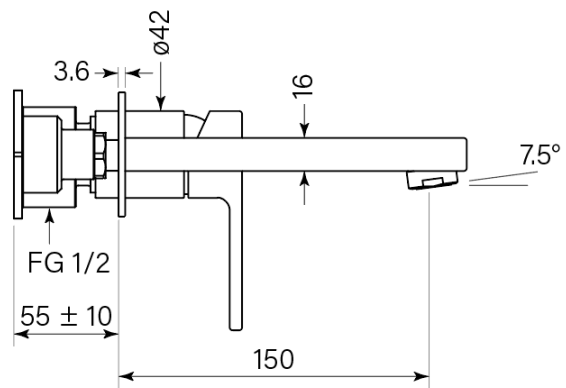

Product Specifications

35123-11 Zeos Back Plate Bath Mixer 150, Chrome

Features:

- Built in Australia
- 150mm reach
- 2 stage flow step valve
- Includes in-wall breach
- Free flow

WaterMark

WM-022284