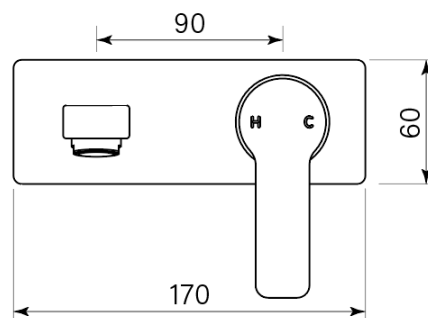

Product Specifications

35123-11 Zeos Back Plate Bath Mixer 150, Chrome

Features:

- Built in Australia
- 150mm reach
- 2 stage flow step valve
- Includes in-wall breach
- Free flow

WaterMark

WM-022284