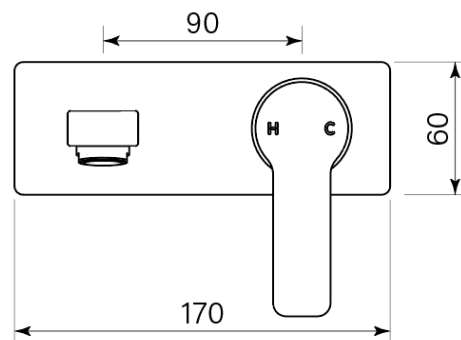

Product Specifications

35125-11 Zeos Back Plate Basin Mixer 250, Chrome

Features:

- Built in Australia
- 250mm reach
- 2 stage flow step valve
- Includes in-wall breach
- Free flow

WaterMark

WM-022284