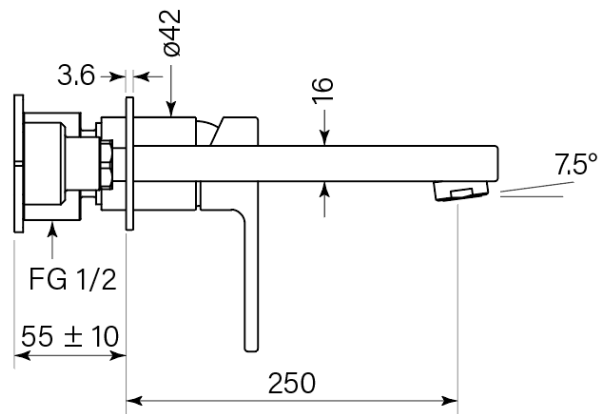

Product Specifications

35125-11 Zeos Back Plate Basin Mixer 250, Chrome

Features:

- Built in Australia
- 250mm reach
- 2 stage flow step valve
- Includes in-wall breach
- Free flow

WaterMark

WM-022284