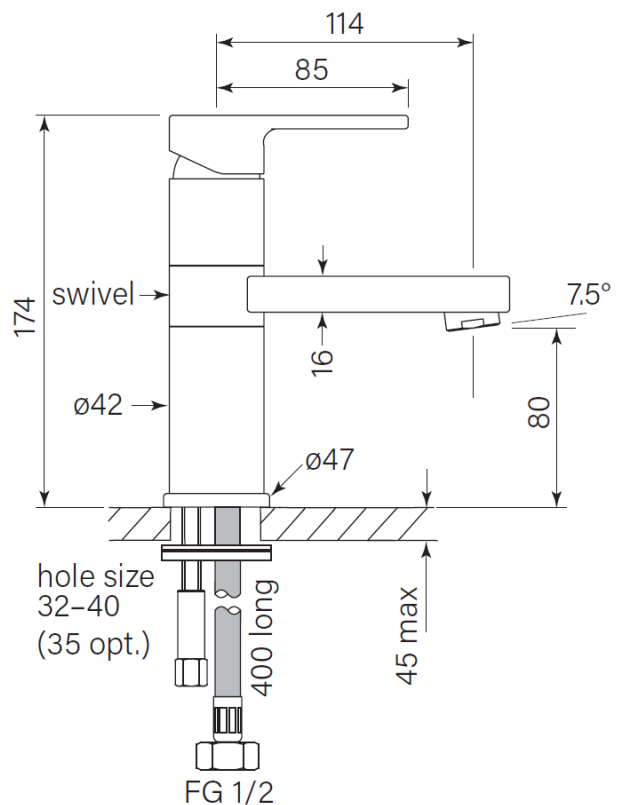

Product Specifications

35126-11 Zeos Basin Mixer, Swivel, Chrome

Features:

- Built in Australia
- Swivel spout reach 114mm
- 2 stage flow step cartridge

WaterMark

WM-022284