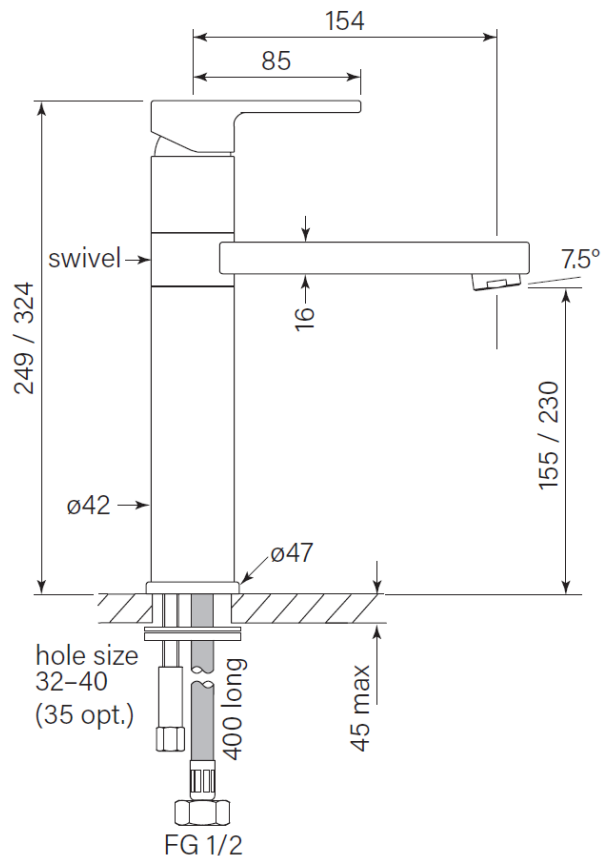

# Product Specifications

**35127-11** Zeos Basin Mixer Swivel, Mid 155h, Chrome

## Features:

- Built in Australia
- Swivel spout reach 154mm
- 2 stage flow-step cartridge
- Suits semi-recessed basins

WaterMark

WM-022284