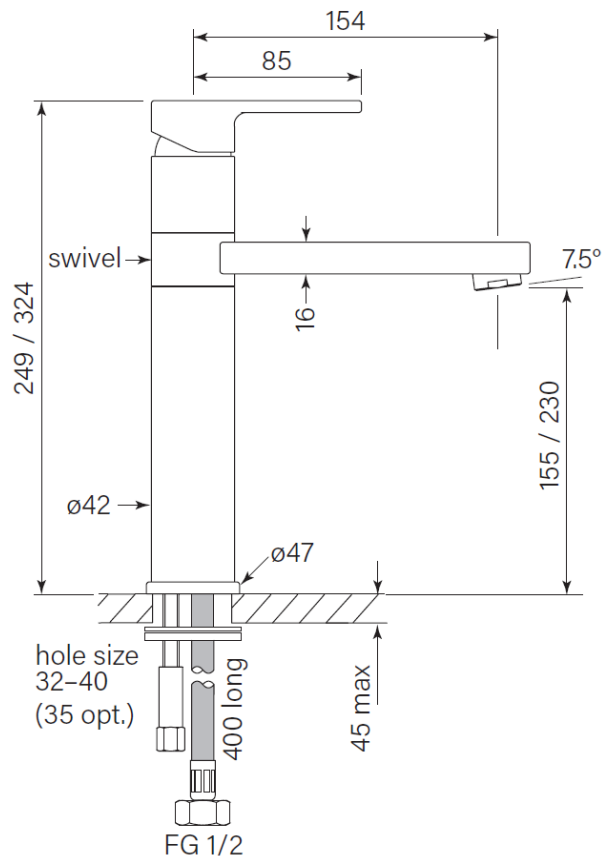

Product Specifications

35128-11 Zeos Basin Mixer Swivel, Tall 230h, Chrome

Features:

- Built in Australia
- Swivel spout reach 154mm
- 2 stage flow-step cartridge
- Suits vessel basins

WaterMark

WM-022284