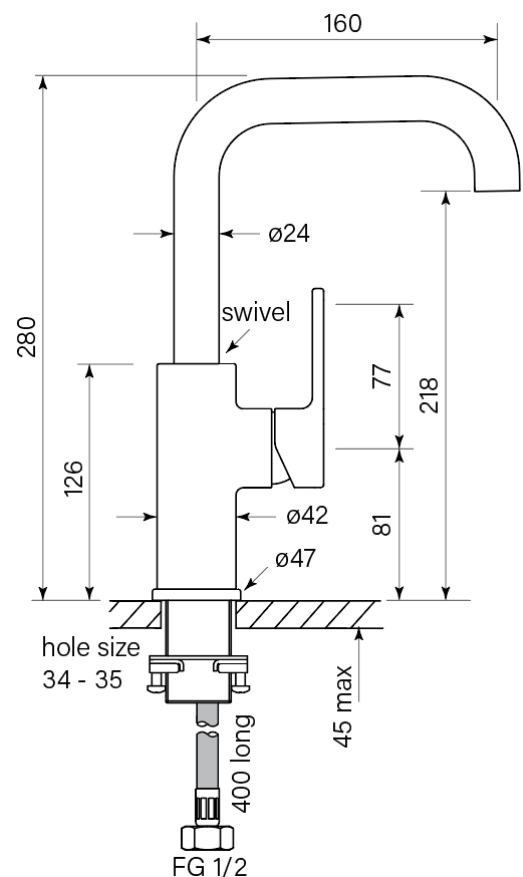

Product Specifications

35131-11 Zeos Sink Mixer Square 160, Chrome

Features:

- Built in Australia
- Swivel spout reach 160mm
- 2 stage flow step cartridge
- Sink hole 34-35mm
- Recessed aerator

WaterMark

WM-022284