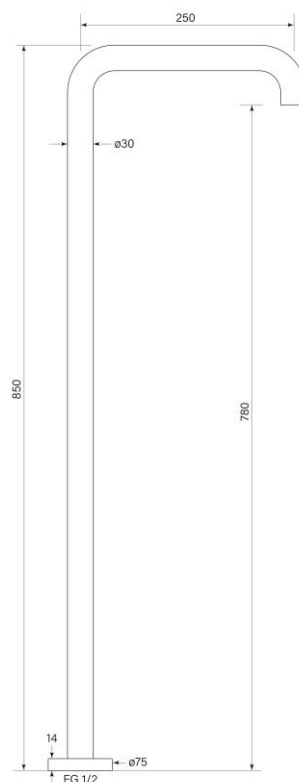

Product Specifications

35149-11 Zeos Floor Bath Spout, Chrome

Features:

- Designed and built in Australia
- Solid Brass construction
- Free flow
- Can be used with Wall Mixers or Tapware
- Recessed flow straightener

WaterMark

WM-022284