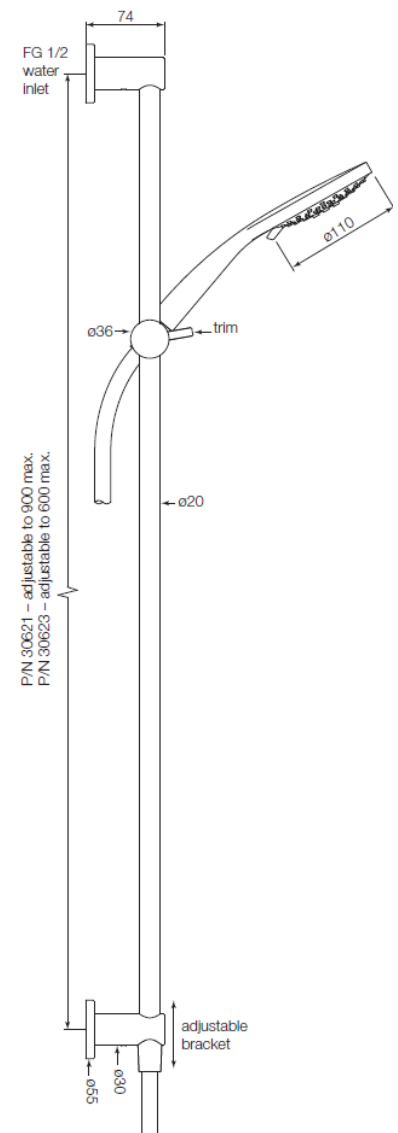

Product Specifications

30623-11

Pegasi Slide Shower Inflow 600, 100sl, Chrome

Features:

- Built in Australia
- Water enters top bracket
- Bottom bracket can slide up rail
- Slimline 100mm hand shower
- 600mm brass rail

WaterMark

WM-022284