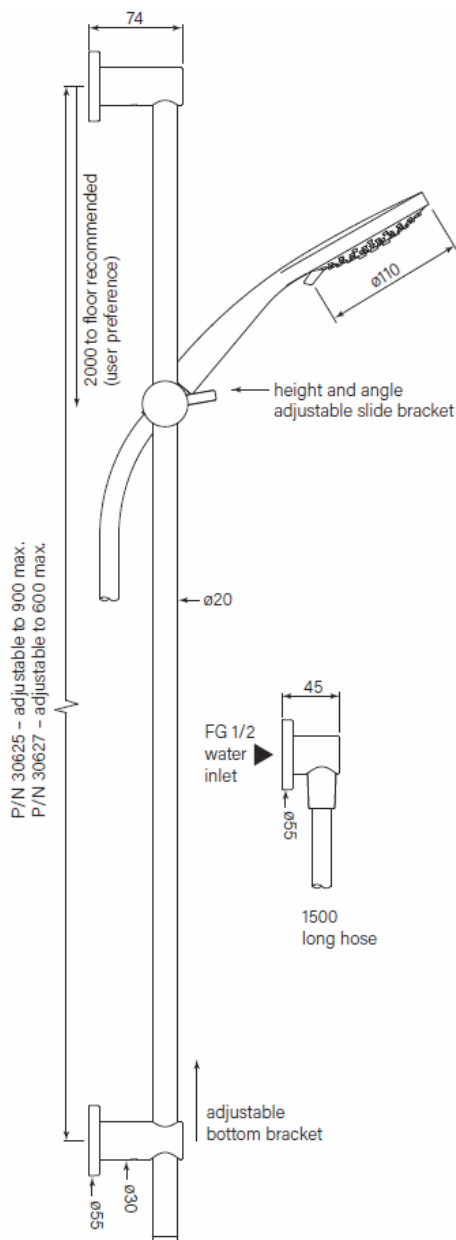

Product Specifications

30627-11

Pegasi Slide Shower 600 adjust, Chrome

Features:

- Built in Australia
- Solid brass click action slider
- 600mm brass rail
- Adjustable bottom bracket
- 110mm 3 function handshower
- Smooth anti tangle hose
- Robust fixing

WaterMark

WM-022284