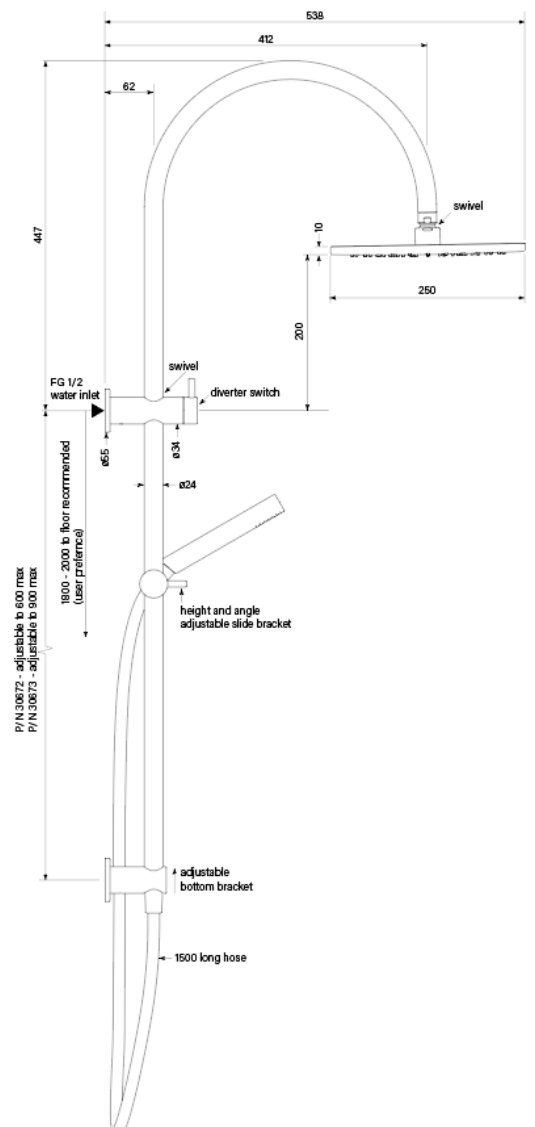

# Product Specifications

30672-11 Pegasi Dual Shower 600 crv Micro 250, Chrome

## Features:

- Built in Australia
- Water enters top bracket
- 250mm round head
- Micro hand shower
- Swivel arm with 412mm reach
- 600mm rail length
- Diverter directs water to overhead or hand shower
- Custom arm height available at extra cost
- Other head options available

WaterMark

WM-022284

9 litres per minute

In accordance with AS/NZS 6400

Licence No. 0084

Faucet Australia