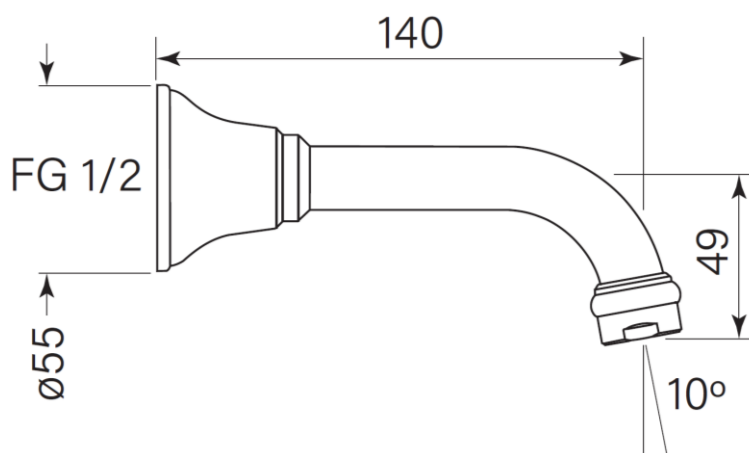

Product Specifications

34184-11 Cascade Bath Outlet 140, Chrome

Features:

- Built in Australia
- Reach 140mm
- Free flow

WM-022284