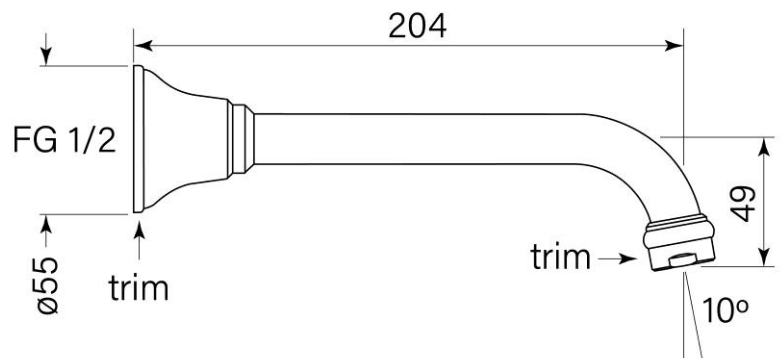

Product Specifications

34185-11 Cascade Bath Outlet 200, Chrome

Features:

- Built in Australia
- Reach 200mm
- Free flow

WaterMark

WM-022284