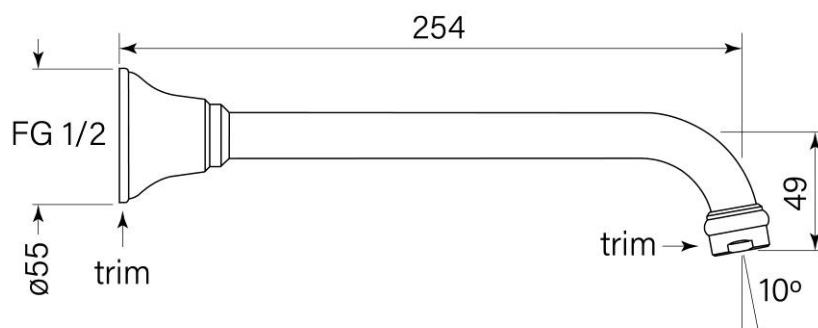

Product Specifications

34186-11 Cascade Bath Outlet 250, Chrome

Features:

- Built in Australia
- Reach 250mm
- Free flow

WaterMark

WM-022284