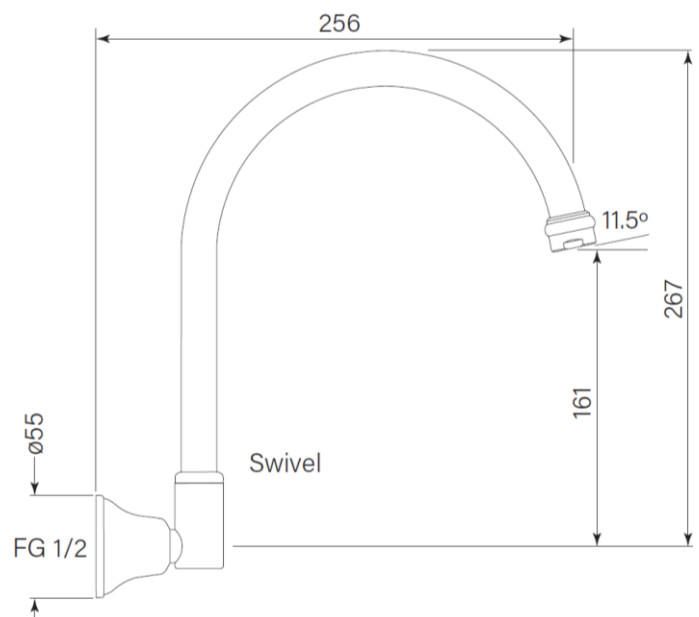

Product Specifications

34188-11 Cascade Spa Outlet, Wall, Chrome

Features:

- Built in Australia
- Swivel spout reach 256mm
- Free flow

WM-022284