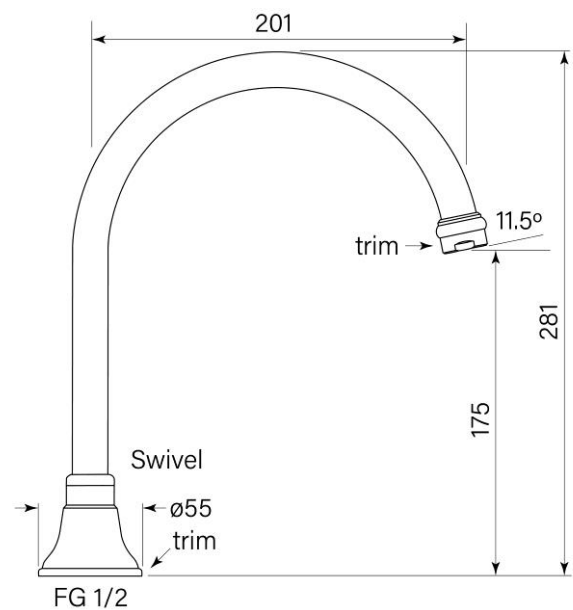

Product Specifications

34190-11 Cascade Spa Outlet, Hob, Chrome

Features:

- Built in Australia
- Swivel spout reach 201mm
- Free flow

WaterMark

WM-022284