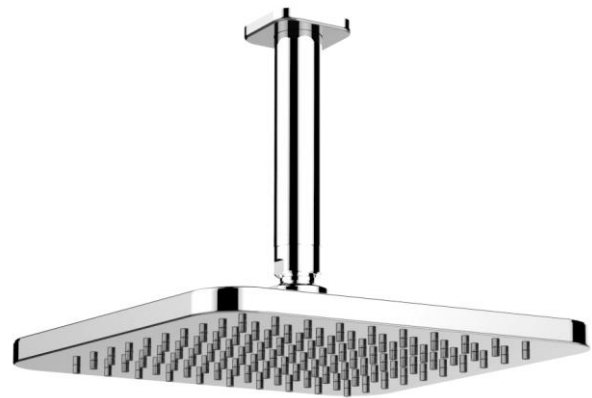

Product Specifications

35138-11 Zeos Ceiling Shower 100drop, Chrome

Features:

- Built in Australia
- 217mm square shower head
- Swivel ball joint
- 100mm dropper
- Extra dropper extensions available at extra cost
- Other heads and arms available at extra cost

WaterMark

WM-022284