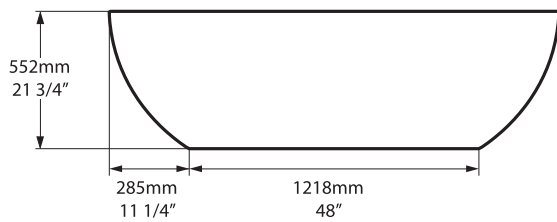

Barcelona 3

BA3-N-xx-NO

Side view

*All measurements subject to +/-5% tolerance
*Overflow hole not drilled

l = 1792mm / 70 1/2"
w = 865mm / 34"
h = 552mm / 21 3/4"

433 KG	340 ltr
318 KG	225 ltr
93 KG	0 ltr

.dwg | .dxf | .skp www.vandabaths.com

VA/1204/05/Jan19