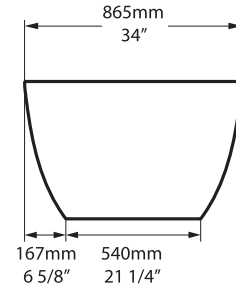

Barcelona 3

BA3-N-xx-NO

Front view

*All measurements subject to +/-5% tolerance
*Overflow hole not drilled

l = 1792mm / 70 1/2"
w = 865mm / 34"
h = 552mm / 21 3/4"

433 KG	340 ltr
318 KG	225 ltr
93 KG	0 ltr

.dwg | .dxf | .skp www.vandabaths.com

VA/1204/05/Jan19