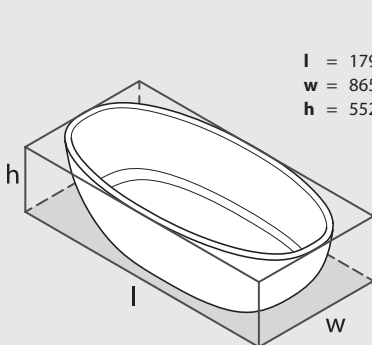

l = 1792mm / 70 1/2"
w = 865mm / 34"
h = 552mm / 21 3/4"