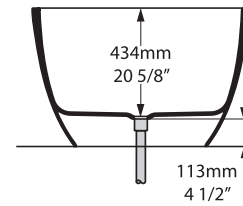

Barcelona 3

BA3-N-xx-NO

Section BB

*All measurements subject to +/-5% tolerance
*Overflow hole not drilled

l = 1792mm / 70 1/2"
w = 865mm / 34"
h = 552mm / 21 3/4"

433 KG	340 ltr
318 KG	225 ltr
93 KG	0 ltr

.dwg | .dxf | .skp www.vandabaths.com

VA/1204/05/Jan19