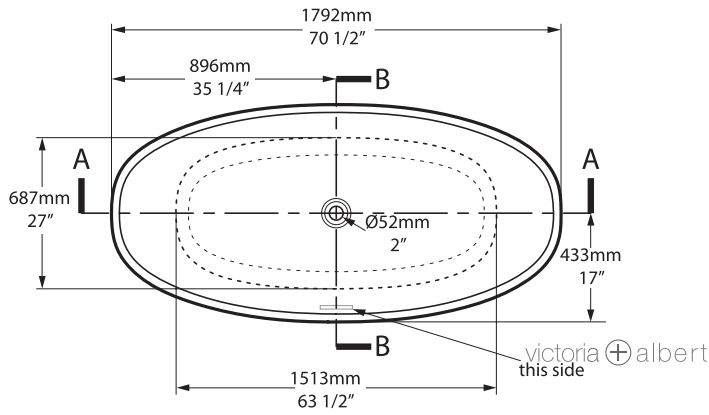

Barcelona 3

BA3-N-xx-NO

Top view