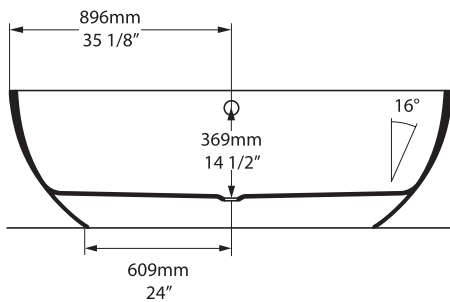

Section AA

*All measurements subject to +/-5% tolerance
*Overflow hole not drilled