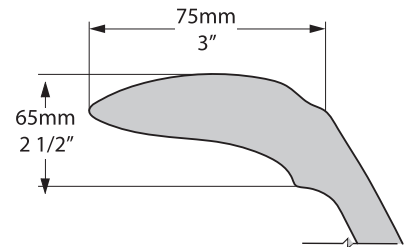

Drayton 40 basin

Drayton

DRA-N-xx-NO

Note: Optional overflow hole needs to be drilled on site in Australia by installer

Top view

Rim Detail

Side view

Front view

Section BB

Section BB

Section AA
Shown with optional K50 waste kit

*All measurements subject to +/-5% tolerance

l = 1685mm / 66³/₈"
w = 842mm / 33¹/₈"
h = 850mm / 33¹/₂"

260 KG	197 ltr
176 KG	113 ltr
63 KG	0 ltr