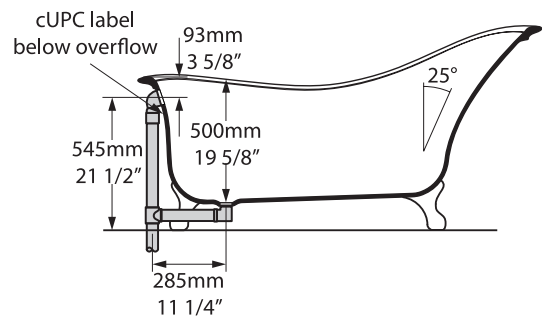

Drayton 40 basin

Drayton

DRA-N-xx-NO

Note: Optional overflow hole needs to be drilled on site in Australia by installer

Top view

Rim Detail

Side view

Front view

Section BB

Section BB

Section AA
Shown with optional K50 waste kit

*All measurements subject to +/-5% tolerance

l = 1685mm / 66³/₈"
w = 842mm / 33¹/₈"
h = 850mm / 33¹/₂"

260 KG	197 ltr
176 KG	113 ltr
63 KG	0 ltr