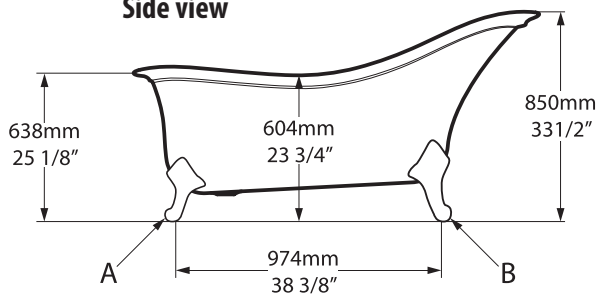

Drayton 40 basin

Drayton

DRA-N-xx-NO

Note: Optional overflow hole needs to be drilled on site in Australia by installer

Top view

Rim Detail

Side view

Front view

Section BB

Section BB

Section AA
Shown with optional K50 waste kit

*All measurements subject to +/-5% tolerance

l = 1685mm / 66³/₈"
w = 842mm / 33¹/₈"
h = 850mm / 33¹/₂"

260 KG	197 ltr
176 KG	113 ltr
63 KG	0 ltr