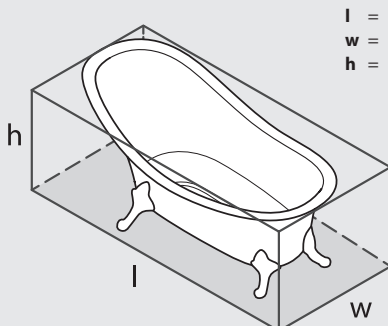

Drayton 40 basin

Drayton

DRA-N-xx-NO

Note: Optional overflow hole needs to be drilled on site in Australia by installer

Top view

Rim Detail

Side view

Front view

Section BB

Section BB

Section AA
Shown with optional K50 waste kit

*All measurements subject to +/-5% tolerance

l = 1685mm / 66³/₈"
w = 842mm / 33¹/₈"
h = 850mm / 33¹/₂"

260 KG	197 ltr
176 KG	113 ltr
63 KG	0 ltr