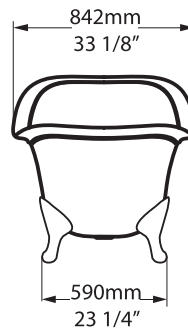

Drayton 40 basin

Drayton

DRA-N-xx-NO

Note: Optional overflow hole needs to be drilled on site in Australia by installer

Top view

Rim Detail

Side view

Front view

Section BB

Section BB

Section AA
Shown with optional K50 waste kit

*All measurements subject to +/-5% tolerance

l = 1685mm / 66³/₈"
w = 842mm / 33¹/₈"
h = 850mm / 33¹/₂"

260 KG	197 ltr
176 KG	113 ltr
63 KG	0 ltr