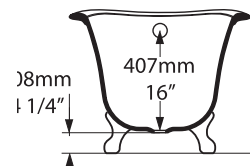

Drayton 40 basin

Drayton

DRA-N-xx-NO

Note: Optional overflow hole needs to be drilled on site in Australia by installer

Top view

Rim Detail

Side view

Front view

Section BB

Section BB

Section AA
Shown with optional K50 waste kit

*All measurements subject to +/-5% tolerance

l = 1685mm / 66³/₈"
w = 842mm / 33¹/₈"
h = 850mm / 33¹/₂"

260 KG	197 ltr
176 KG	113 ltr
63 KG	0 ltr