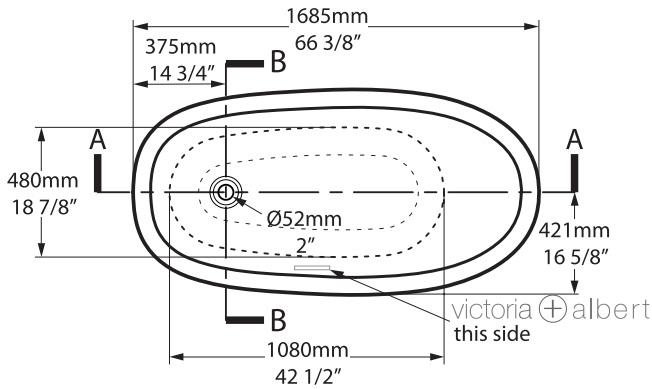

Drayton

DRA-N-xx-NO

Note: Optional overflow hole needs to be drilled on site in Australia by installer

Top view