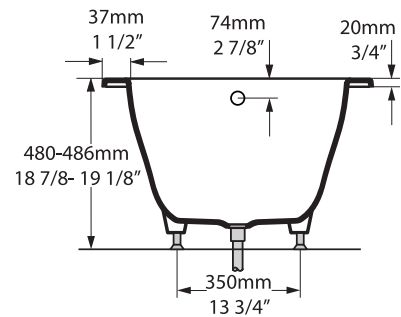

Kaldera 56 - UB-KAL-56-10

Drop-in

Kaldera 4

KAL4-N-SW-NO

Top view

Front view

Section BB

Side view

Section AA

Drop In Cut Out

1464mm x 707mm
57 5/8" x 27 13/16"

UnderMount Cut Out

1385mm x 631mm
54 1/2" x 24 13/16"

*All measurements subject to +/-5% tolerance
*Overflow hole not drilled

l = 1500mm / 59"
w = 750mm / 29 1/2"
h = 480-486mm / 18 7/8-19 1/8"