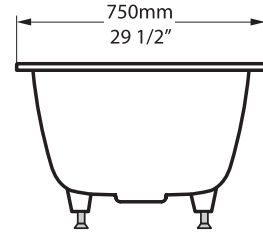

Kaldera 56 - UB-KAL-56-10

Drop-in

Kaldera 4

KAL4-N-SW-NO

Top view

Front view

Section BB

Side view

Section AA

Drop In Cut Out

1464mm x 707mm
57 5/8" x 27 13/16"

UnderMount Cut Out

1385mm x 631mm
54 1/2" x 24 13/16"

*All measurements subject to +/-5% tolerance
*Overflow hole not drilled

l = 1500mm / 59"
w = 750mm / 29 1/2"
h = 480-486mm / 18 7/8-19 1/8"