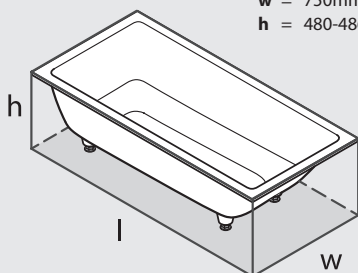

Kaldera 56 - UB-KAL-56-10

Drop-in

Kaldera 4

KAL4-N-SW-NO

Top view

Front view

Section BB

Side view

Section AA

Drop In Cut Out

1464mm x 707mm
57 5/8" x 27 13/16"

UnderMount Cut Out

1385mm x 631mm
54 1/2" x 24 13/16"

*All measurements subject to +/-5% tolerance
*Overflow hole not drilled

l = 1500mm / 59"
w = 750mm / 29 1/2"
h = 480-486mm / 18 7/8-19 1/8"