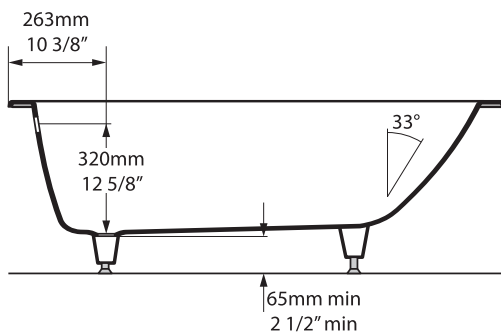

Kaldera 56 - UB-KAL-56-10

Drop-in

Kaldera 4

KAL4-N-SW-NO

Top view

Front view

Section BB

Side view

Section AA

Drop In Cut Out

1464mm x 707mm
57 5/8" x 27 13/16"

UnderMount Cut Out

1385mm x 631mm
54 1/2" x 24 13/16"

*All measurements subject to +/-5% tolerance
*Overflow hole not drilled

l = 1500mm / 59"
w = 750mm / 29 1/2"
h = 480-486mm / 18 7/8-19 1/8"