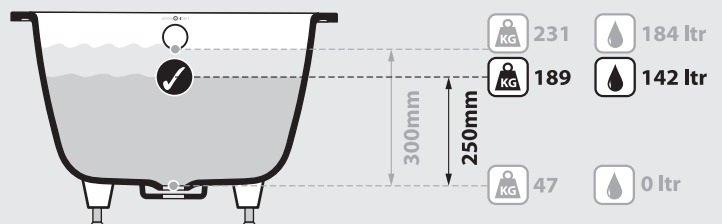

Kaldera 56 - UB-KAL-56-10

Drop-in

Kaldera 4

KAL4-N-SW-NO

Top view

Front view

Section BB

Side view

Section AA

Drop In Cut Out

1464mm x 707mm
57 5/8" x 27 13/16"

UnderMount Cut Out

1385mm x 631mm
54 1/2" x 24 13/16"

*All measurements subject to +/-5% tolerance
*Overflow hole not drilled

l = 1500mm / 59"
w = 750mm / 29 1/2"
h = 480-486mm / 18 7/8-19 1/8"