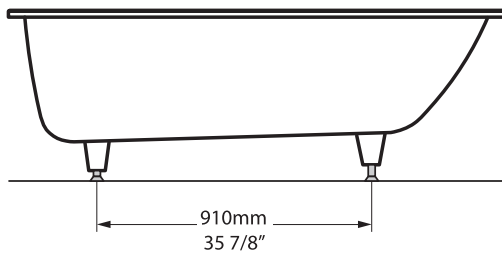

Kaldera 56 - UB-KAL-56-10

Drop-in

Kaldera 4

KAL4-N-SW-NO

Top view

Front view

Section BB

Side view

Section AA

Drop In Cut Out

1464mm x 707mm
57 5/8" x 27 13/16"

UnderMount Cut Out

1385mm x 631mm
54 1/2" x 24 13/16"

*All measurements subject to +/-5% tolerance
*Overflow hole not drilled

l = 1500mm / 59"
w = 750mm / 29 1/2"
h = 480-486mm / 18 7/8-19 1/8"