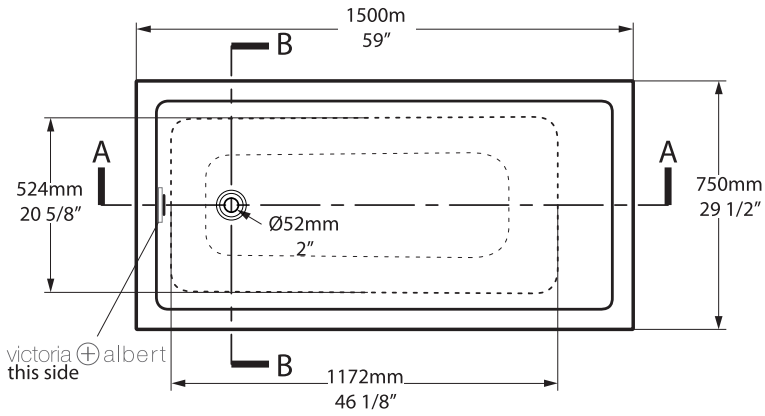

Kaldera 56 - UB-KAL-56-10

Drop-in

Kaldera 4

KAL4-N-SW-NO

Top view

Front view

Section BB

Side view

Section AA

Drop In Cut Out

1464mm x 707mm
57 5/8" x 27 13/16"

UnderMount Cut Out

1385mm x 631mm
54 1/2" x 24 13/16"

*All measurements subject to +/-5% tolerance
*Overflow hole not drilled

l = 1500mm / 59"
w = 750mm / 29 1/2"
h = 480-486mm / 18 7/8-19 1/8"