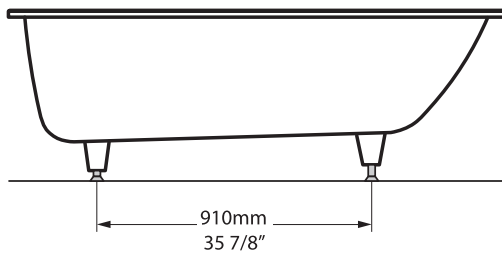

Kaldera 56 - UB-KAL-56-10

Drop-in

Kaldera 5

KAL5-N-SW-NO

Top view

Front view

Section BB

Side view

Section AA

Drop In Cut Out

1469mm x 755mm
57 7/8" x 28"

UnderMount Cut Out

1426mm x 717mm
56 1/8" x 28 1/4"

*All measurements subject to +/-5% tolerance
*Overflow hole not drilled

l = 1500mm / 59"
w = 800mm / 31 1/2"
h = 480-486mm / 18 7/8-19 1/8"