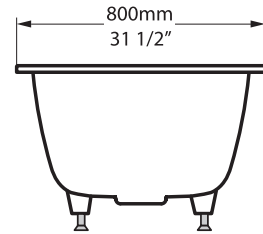

Kaldera 56 - UB-KAL-56-10

Drop-in

Kaldera 5

KAL5-N-SW-NO

Top view

Front view

Section BB

Side view

Section AA

Drop In Cut Out

1469mm x 755mm
57 7/8" x 28"

UnderMount Cut Out

1426mm x 717mm
56 1/8" x 28 1/4"

*All measurements subject to +/-5% tolerance
*Overflow hole not drilled

l = 1500mm / 59"
w = 800mm / 31 1/2"
h = 480-486mm / 18 7/8-19 1/8"