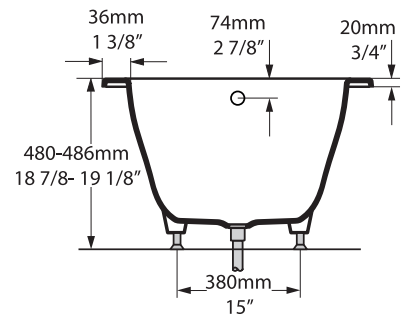

Kaldera 56 - UB-KAL-56-10

Drop-in

Kaldera 5

KAL5-N-SW-NO

Top view

Front view

Section BB

Side view

Section AA

Drop In Cut Out

1469mm x 755mm
57 7/8" x 28"

UnderMount Cut Out

1426mm x 717mm
56 1/8" x 28 1/4"

*All measurements subject to +/-5% tolerance
*Overflow hole not drilled

l = 1500mm / 59"
w = 800mm / 31 1/2"
h = 480-486mm / 18 7/8-19 1/8"