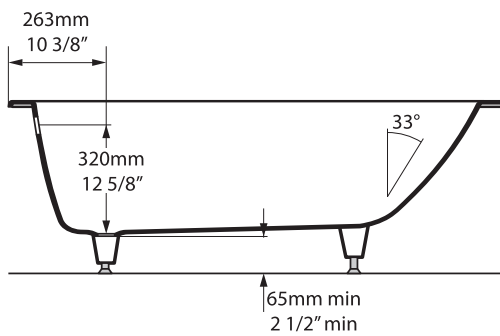

Kaldera 56 - UB-KAL-56-10

Drop-in

Kaldera 5

KAL5-N-SW-NO

Top view

Front view

Section BB

Side view

Section AA

Drop In Cut Out

1469mm x 755mm
57 7/8" x 28"

UnderMount Cut Out

1426mm x 717mm
56 1/8" x 28 1/4"

*All measurements subject to +/-5% tolerance
*Overflow hole not drilled

l = 1500mm / 59"
w = 800mm / 31 1/2"
h = 480-486mm / 18 7/8-19 1/8"