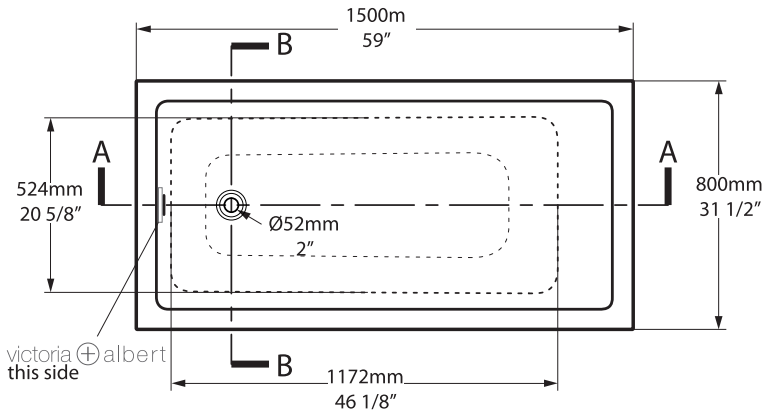

Kaldera 56 - UB-KAL-56-10

Drop-in

Kaldera 5

KAL5-N-SW-NO

Top view

Front view

Section BB

Side view

Section AA

Drop In Cut Out

1469mm x 755mm
57 7/8" x 28"

UnderMount Cut Out

1426mm x 717mm
56 1/8" x 28 1/4"

*All measurements subject to +/-5% tolerance
*Overflow hole not drilled

l = 1500mm / 59"
w = 800mm / 31 1/2"
h = 480-486mm / 18 7/8-19 1/8"