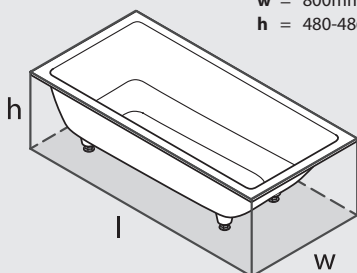

Kaldera 56 - UB-KAL-56-10

Drop-in

Kaldera 5

KAL5-N-SW-NO

Top view

Front view

Section BB

Side view

Section AA

Drop In Cut Out

1469mm x 755mm
57 7/8" x 28"

UnderMount Cut Out

1426mm x 717mm
56 1/8" x 28 1/4"

*All measurements subject to +/-5% tolerance
*Overflow hole not drilled

l = 1500mm / 59"
w = 800mm / 31 1/2"
h = 480-486mm / 18 7/8-19 1/8"