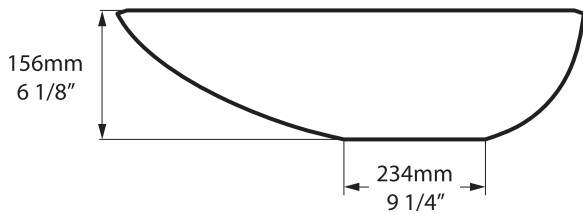

Front view

Side view

Section AA

*All measurements subject to +/-5% tolerance

l = 570mm / 22 1/2"
w = 345mm / 13 5/8"
h = 156mm / 6 1/8"