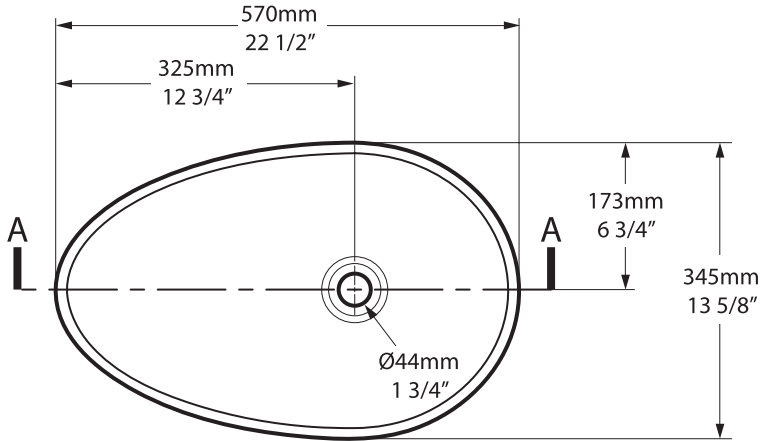

Front view

Side view

Section AA

*All measurements subject to +/-5% tolerance

l = 570mm / 22 1/2"
w = 345mm / 13 5/8"
h = 156mm / 6 1/8"