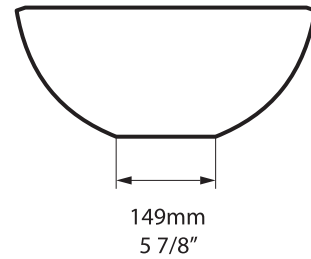

Front view

Side view

Section AA

*All measurements subject to +/-5% tolerance

l = 570mm / 22 1/2"
w = 345mm / 13 5/8"
h = 156mm / 6 1/8"