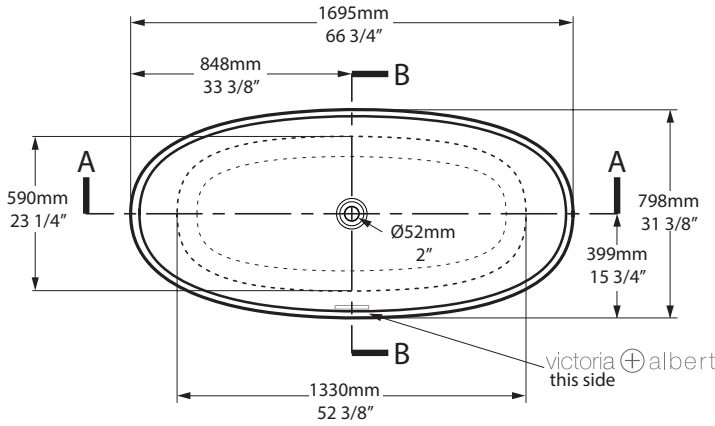

K12

Related collections

Amalfi 55

Pescadero

PES-N-xx-NO

Top view

Front view

Side view

Section BB
Shown with
K12 waste kit

Section AA

*All measurements subject to +/-5% tolerance
*Overflow hole not drilled

l = 1695mm / 66³/₄"
w = 798mm / 31³/₈"
h = 653mm / 25³/₄"

 364	 289 ltr
 235	 160 ltr
 75	 0 ltr