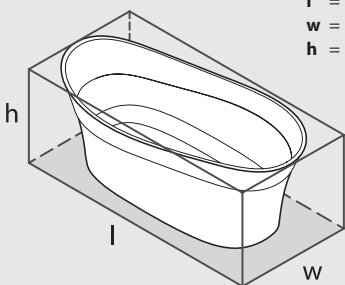

K12

Related collections

Amalfi 55

Pescadero

PES-N-xx-NO

Top view

Front view

Side view

Section BB
Shown with
K12 waste kit

Section AA

*All measurements subject to +/-5% tolerance
*Overflow hole not drilled

l = 1695mm / 66³/₄"
w = 798mm / 31³/₈"
h = 653mm / 25³/₄"

 364	 289 ltr
 235	 160 ltr
 75	 0 ltr