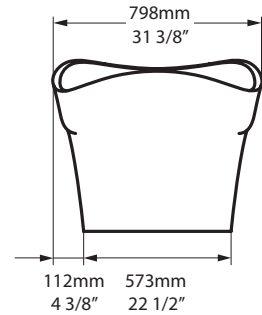

K12

Related collections

Amalfi 55

Pescadero

PES-N-xx-NO

Top view

Front view

Side view

Section BB
Shown with
K12 waste kit

Section AA

*All measurements subject to +/-5% tolerance
*Overflow hole not drilled

l = 1695mm / 66³/₄"
w = 798mm / 31³/₈"
h = 653mm / 25³/₄"

 364	 289 ltr
 235	 160 ltr
 75	 0 ltr