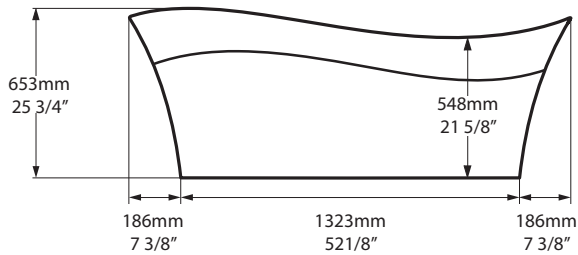

K12

Related collections

Amalfi 55

Pescadero

PES-N-xx-NO

Top view

Front view

Side view

Section BB
Shown with
K12 waste kit

Section AA

*All measurements subject to +/-5% tolerance
*Overflow hole not drilled

l = 1695mm / 66³/₄"
w = 798mm / 31³/₈"
h = 653mm / 25³/₄"

 364	 289 ltr
 235	 160 ltr
 75	 0 ltr