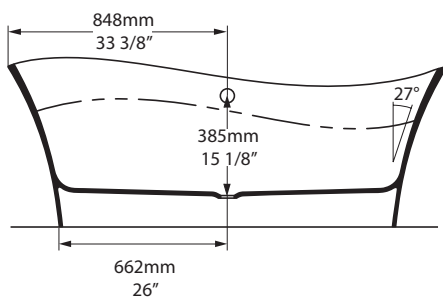

K12

Related collections

Amalfi 55

Pescadero

PES-N-xx-NO

Top view

Front view

Side view

Section BB
Shown with
K12 waste kit

Section AA

*All measurements subject to +/-5% tolerance
*Overflow hole not drilled

l = 1695mm / 66³/₄"
w = 798mm / 31³/₈"
h = 653mm / 25³/₄"

 364	 289 ltr
 235	 160 ltr
 75	 0 ltr