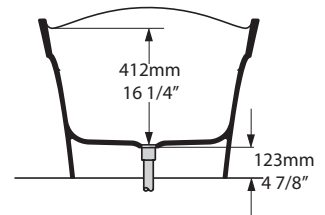

K12

Related collections

Amalfi 55

Pescadero

PES-N-xx-NO

Top view

Front view

Side view

Section BB
Shown with
K12 waste kit

Section AA

*All measurements subject to +/-5% tolerance
*Overflow hole not drilled

l = 1695mm / 66³/₄"
w = 798mm / 31³/₈"
h = 653mm / 25³/₄"

 364	 289 ltr
 235	 160 ltr
 75	 0 ltr