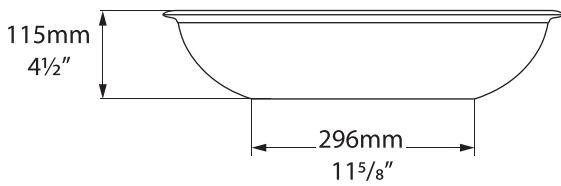

Radford

Radford 51

VB-RAD-51-NO / VB-RAD51-xx-NO

Top view

Rim detail

Front view

Side view

Section AA

*All measurements subject to +/-5% tolerance

l = 510mm / 20 1/8"
w = 395mm / 15 1/2"
h = 115mm / 4 1/2"