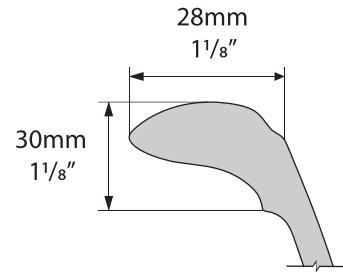

Radford

Radford 51

VB-RAD-51-NO / VB-RAD51-xx-NO

Top view

Rim detail

Front view

Side view

Section AA

*All measurements subject to +/-5% tolerance

l = 510mm / 20 1/8"
w = 395mm / 15 1/2"
h = 115mm / 4 1/2"