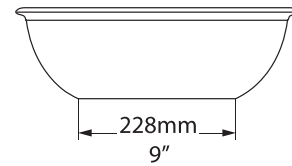

Radford

Radford 51

VB-RAD-51-NO / VB-RAD51-xx-NO

Top view

Rim detail

Front view

Side view

Section AA

*All measurements subject to +/-5% tolerance

l = 510mm / 20 1/8"
w = 395mm / 15 1/2"
h = 115mm / 4 1/2"