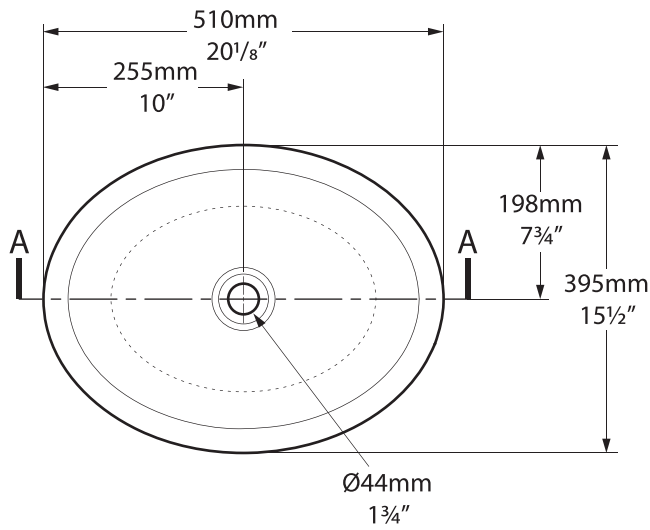

Radford

Radford 51

VB-RAD-51-NO / VB-RAD51-xx-NO

Top view

Rim detail

Front view

Side view

Section AA

*All measurements subject to +/-5% tolerance

l = 510mm / 20 1/8"
w = 395mm / 15 1/2"
h = 115mm / 4 1/2"