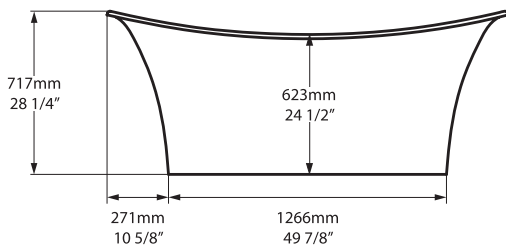

# Toulouse

TOU-N-xx-NO

**Top view**

**Front view**

**Side view**

**Section BB**

Shown with K12 waste kit

**Section AA**

\*All measurements subject to +/-5% tolerance  
\*Overflow hole not drilled

l = 1808mm / 71 1/8"  
w = 800mm / 31 1/2"  
h = 717mm / 28 1/4"

	382		301 ltr
	232		151 ltr
	81		0 ltr

.dwg | .dxf | .skp [www.vandabaths.com](http://www.vandabaths.com)