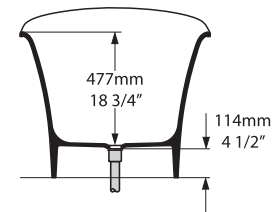

# Toulouse

TOU-N-xx-NO

**Top view**

**Front view**

**Side view**

**Section BB**

Shown with K12 waste kit

**Section AA**

\*All measurements subject to +/-5% tolerance  
\*Overflow hole not drilled

l = 1808mm / 71 1/8"  
w = 800mm / 31 1/2"  
h = 717mm / 28 1/4"

	382		301 ltr
	232		151 ltr
	81		0 ltr

.dwg | .dxf | .skp [www.vandabaths.com](http://www.vandabaths.com)