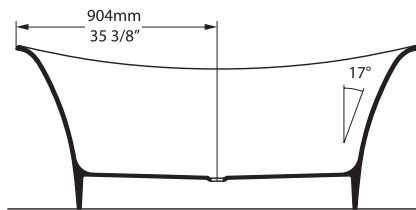

# Toulouse

TOU-N-xx-NO

**Top view**

**Front view**

**Side view**

**Section BB**

Shown with K12 waste kit

**Section AA**

\*All measurements subject to +/-5% tolerance  
\*Overflow hole not drilled

l = 1808mm / 71 1/8"  
w = 800mm / 31 1/2"  
h = 717mm / 28 1/4"

	382		301 ltr
	232		151 ltr
	81		0 ltr

.dwg | .dxf | .skp [www.vandabaths.com](http://www.vandabaths.com)