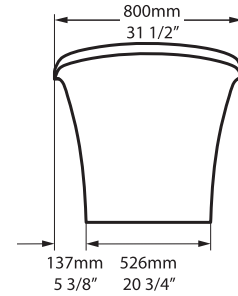

Toulouse

TOU-N-xx-NO

Front view

Section BB

Shown with K12 waste kit

*All measurements subject to +/-5% tolerance
*Overflow hole not drilled

l = 1808mm / 71 1/8"
w = 800mm / 31 1/2"
h = 717mm / 28 1/4"

	382		301 ltr
	232		151 ltr
	81		0 ltr

.dwg | .dxf | .skp www.vandabaths.com

Massachusetts Code: Approved
cUPC listing by IAPMO: File No. 6574

VA/1204/05/Jan19