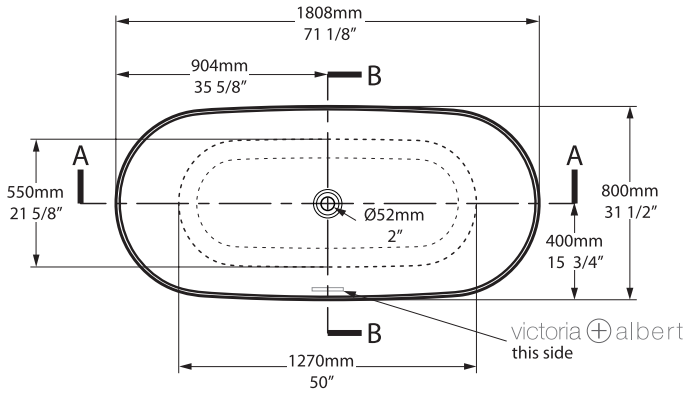

Toulouse

TOU-N-xx-NO

Top view