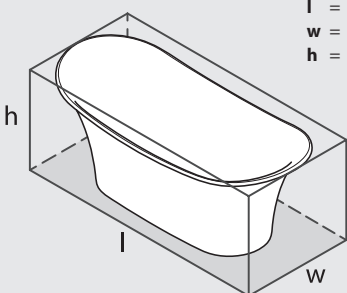

# Toulouse

TOU-N-xx-NO

**Top view**

**Front view**

**Side view**

**Section BB**

Shown with K12 waste kit

**Section AA**

\*All measurements subject to +/-5% tolerance  
\*Overflow hole not drilled

l = 1808mm / 71 1/8"  
w = 800mm / 31 1/2"  
h = 717mm / 28 1/4"

	382		301 ltr
	232		151 ltr
	81		0 ltr

.dwg | .dxf | .skp [www.vandabaths.com](http://www.vandabaths.com)