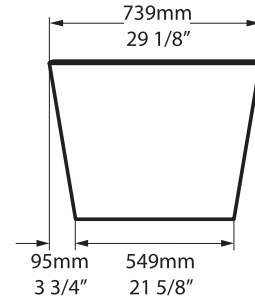

Vetralla

VET-N-SW-NO

Front view

*All measurements subject to +/-5% tolerance
*Overflow hole not drilled

l = 1493mm / 58 3/4"
w = 739mm / 29 1/8"
h = 560mm / 22"

344	280 ltr
221	157 ltr
64	0 ltr

.dwg | .dxf | .skp www.vandabaths.com

Massachusetts Code: Approved
cUPC listing by IAPMO: File No. 6574

VA/1204/06/Jan19