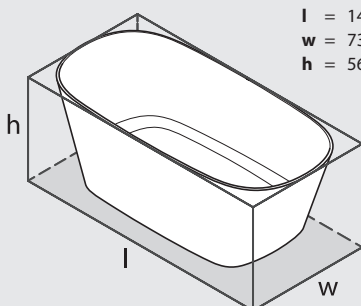

# Vetralla

VET-N-SW-NO

Top view

Front view

Side view

Section BB  
Shown with K12 waste kit

Section AA

\*All measurements subject to +/-5% tolerance  
\*Overflow hole not drilled

l = 1493mm / 58 3/4"  
w = 739mm / 29 1/8"  
h = 560mm / 22"

344	280 ltr
221	157 ltr
64	0 ltr

.dwg | .dxf | .skp [www.vandabaths.com](http://www.vandabaths.com)

Massachusetts Code: Approved  
cUPC listing by IAPMO: File No. 6574