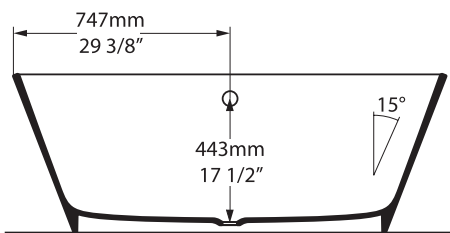

# Vetralla

VET-N-SW-NO

Top view

Front view

Side view

Section BB  
Shown with K12 waste kit

Section AA

\*All measurements subject to +/-5% tolerance  
\*Overflow hole not drilled

l = 1493mm / 58 3/4"  
w = 739mm / 29 1/8"  
h = 560mm / 22"

344	280 ltr
221	157 ltr
64	0 ltr

.dwg | .dxf | .skp [www.vandabaths.com](http://www.vandabaths.com)

Massachusetts Code: Approved  
cUPC listing by IAPMO: File No. 6574