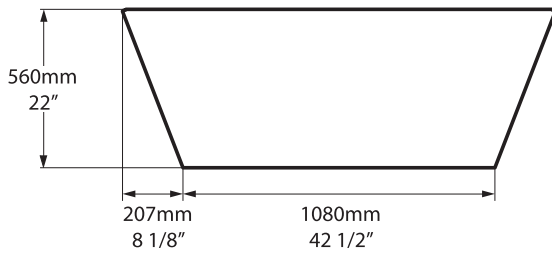

# Vetralla

VET-N-SW-NO

Top view

Front view

Side view

Section BB  
Shown with K12 waste kit

Section AA

\*All measurements subject to +/-5% tolerance  
\*Overflow hole not drilled