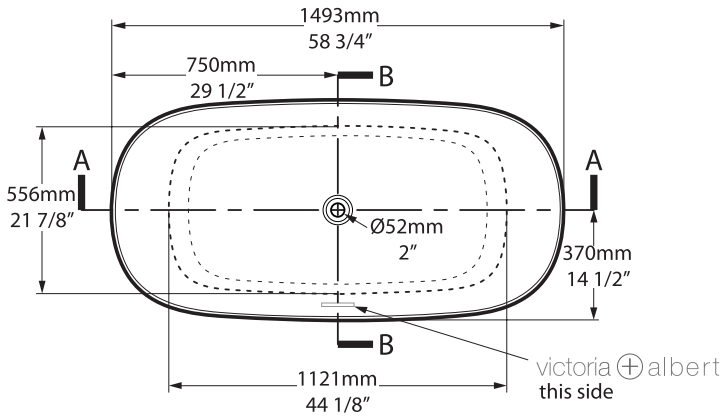

# Vetralla

VET-N-SW-NO

Top view

Front view

Side view

Section BB  
Shown with K12 waste kit

Section AA

\*All measurements subject to +/-5% tolerance  
\*Overflow hole not drilled