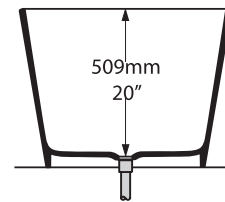

# Vetralla

VET-N-SW-NO

Top view

Front view

Side view

Section BB  
Shown with K12 waste kit

Section AA

\*All measurements subject to +/-5% tolerance  
\*Overflow hole not drilled

l = 1493mm / 58 3/4"  
w = 739mm / 29 1/8"  
h = 560mm / 22"

344	280 ltr
221	157 ltr
64	0 ltr

.dwg | .dxf | .skp [www.vandabaths.com](http://www.vandabaths.com)

Massachusetts Code: Approved  
cUPC listing by IAPMO: File No. 6574