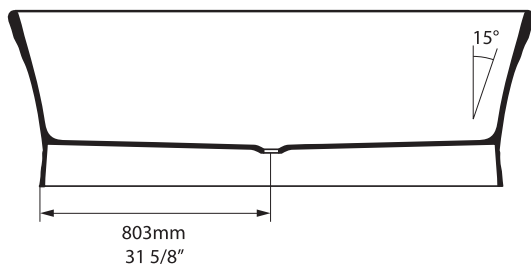

Side view

Section BB
Shown with
K12 waste kit

Section AA

Rim detail

*All measurements subject to +/-5% tolerance
 *Overflow hole not drilled

l = 1797mm / 70 3/4"
 w = 780mm / 30 3/4"
 h = 608mm / 23 7/8"

430 KG	325 ltr
285 KG	180 ltr
105 KG	0 ltr