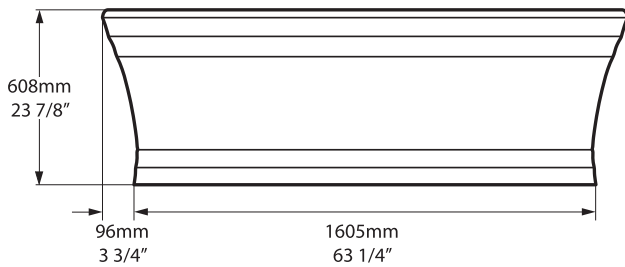

Side view

Section BB
Shown with
K12 waste kit

Section AA

Rim detail

*All measurements subject to +/-5% tolerance
 *Overflow hole not drilled

l = 1797mm / 70 3/4"
 w = 780mm / 30 3/4"
 h = 608mm / 23 7/8"

430 KG	325 ltr
285 KG	180 ltr
105 KG	0 ltr