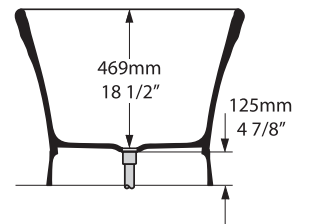

Side view

Section BB
Shown with
K12 waste kit

Section AA

Rim detail

*All measurements subject to +/-5% tolerance
 *Overflow hole not drilled

l = 1797mm / 70 3/4"
 w = 780mm / 30 3/4"
 h = 608mm / 23 7/8"

430 KG	325 ltr
285 KG	180 ltr
105 KG	0 ltr