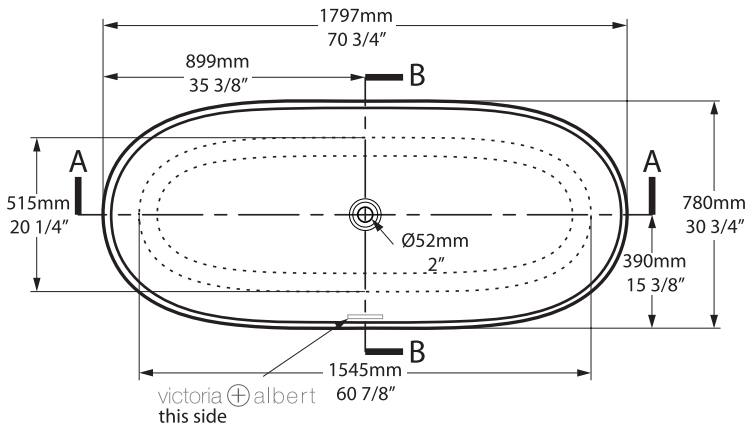

Worcester

WOR-N-xx-NO

Top view