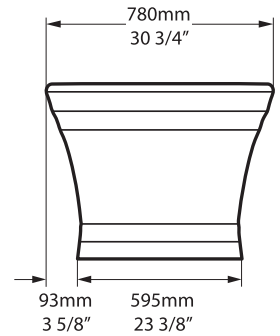

K12

Related collections

Radford 51 Basin

Tombolo 8

Worcester

WOR-N-xx-NO

Top view

Front view

Side view

Section BB
Shown with
K12 waste kit

Section AA

Rim detail

*All measurements subject to +/-5% tolerance
 *Overflow hole not drilled

l = 1797mm / 70 3/4"
 w = 780mm / 30 3/4"
 h = 608mm / 23 7/8"

430 KG	325 ltr
285 KG	180 ltr
105 KG	0 ltr