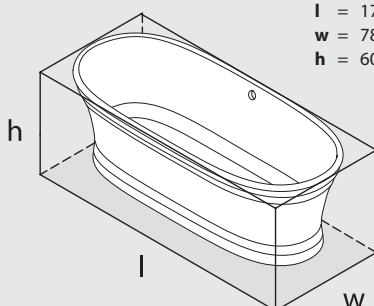

Side view

Section BB
Shown with
K12 waste kit

Section AA

Rim detail

*All measurements subject to +/-5% tolerance
 *Overflow hole not drilled

l = 1797mm / 70 3/4"
 w = 780mm / 30 3/4"
 h = 608mm / 23 7/8"

430 KG	325 ltr
285 KG	180 ltr
105 KG	0 ltr