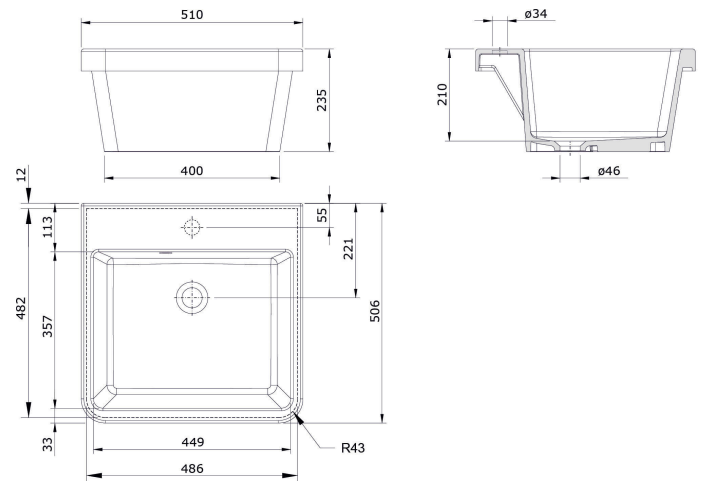

Ravine 51 x 51 Fine Fireclay Inset Sink

Code: 7410

Specifications

- Material: Fine Fireclay
- Finish: Glazed on all four sides
- Waste Outlet Included: 40x50mm plug and waste with overflow included
- Mounting options: Inset
- Tap hole options: One only
- Capacity: 34L
- Note: Fine Fireclay is a natural product and therefore subject to variations. This should be seen as a quality that adds to its unique natural beauty. Variations +/- 2% to the specifications are common and acceptable and are within industry tolerance. We always recommend the cabinet maker and stone provider has the actual sink with them to measure before making cabinetry or cutting stone. For more information please visit our Installation Care & Warranty page or Contact Us.