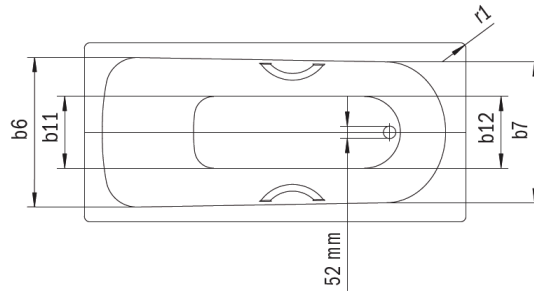

Model	External length [mm]	Internal length (top) [mm]	Internal length (bottom) [mm]	External width [mm]	Internal width (top) [mm]	Internal width (bottom) [mm]	Depth inside [mm]	Depth incl. waste hole [mm]	Height with feet [mm]	Width of rim (foot end) [mm]	Distance bath edge to centre of waste hole [mm]	Distance foot end of bath edge to centre of foot [mm]	Distance between the feet [mm]	Width of feet max. [mm]	External radius [mm]	Water volume [l]
	a_1	a_6	a_7	b_1	$b_6; b_7$	$b_{11}; b_{12}$	c_1	c_2	c_3	$e_1; e_2$	f_2	h_2	h_4	h_6	r_1	
310	1500	1330	950	700	550-530	390-350	380	390	515 - 535	85; 75	320	445	555	380	23	61
311	1600	1430	1050	700	550-530	390-350	380	390	515 - 535	85; 75	310	452.5	600	380	23	72
312	1700	1530	1150	700	550-530	390-350	380	390	515 - 535	85; 75	310	450	740	380	23	86

Model	External length [mm]	Internal length (top) [mm]	Internal length (bottom) [mm]	External width [mm]	Internal width (top) [mm]	Internal width (bottom) [mm]	Depth inside [mm]	Depth incl. waste hole [mm]	Height with feet [mm]	Width of rim (foot end) [mm]	Distance bath edge to centre of waste hole [mm]	Distance foot end of bath edge to centre of foot [mm]	Distance between the feet [mm]	Width of feet max. [mm]	External radius [mm]	Water volume [l]
	a ₁	a ₆	a ₇	b ₁	b ₆ ; b ₇	b ₁₁ ; b ₁₂	c ₁	c ₂	c ₃	e ₁ ; e ₂	f ₂	h ₂	h ₄	h ₆	r ₁	
309-1	1400	1230	850	700	550-530	390-350	380	390	515 - 535	85; 75	310	455	445	380	23	51
310-1	1500	1330	950	700	550-530	390-350	380	390	515 - 535	85; 75	320	445	555	380	23	61
311-1	1600	1430	1050	700	550-530	390-350	380	390	515 - 535	85; 75	310	452.5	600	380	23	72
312-1	1700	1530	1150	700	550-530	390-350	380	390	515 - 535	85; 75	310	450	740	380	23	86
271-1	1700	1530	1150	750	550-530	390-350	380	390	-	85; 75	310	450	-	-	23	90