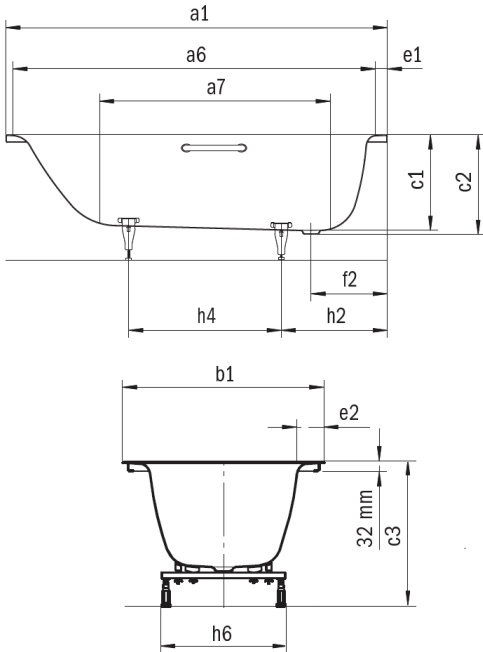

Model	External length [mm]	Internal length (top) [mm]	Internal length (bottom) [mm]	External width [mm]	Internal width (top) [mm]	Internal width (bottom) [mm]	Depth inside [mm]	Depth incl. waste hole [mm]	Height with feet [mm]	Width of rim (foot end) [mm]	Distance bath edge to centre of waste hole [mm]	Distance foot end of bath edge to centre of foot [mm]	Distance between the feet [mm]	Width of feet max. [mm]	External radius [mm]	Water volume [l]
	a_1	a_6	a_7	b_1	$b_6; b_7$	$b_{11}; b_{12}$	c_1	c_2	c_3	$e_1; e_2$	f_2	h_2	h_4	h_6	r_1	
310	1500	1330	950	700	550-530	390-350	380	390	515 - 535	85; 75	320	445	555	380	23	61
311	1600	1430	1050	700	550-530	390-350	380	390	515 - 535	85; 75	310	452.5	600	380	23	72
312	1700	1530	1150	700	550-530	390-350	380	390	515 - 535	85; 75	310	450	740	380	23	86

Model	External length [mm]	Internal length (top) [mm]	Internal length (bottom) [mm]	External width [mm]	Internal width (top) [mm]	Internal width (bottom) [mm]	Depth inside [mm]	Depth incl. waste hole [mm]	Height with feet [mm]	Width of rim (foot end) [mm]	Distance bath edge to centre of waste hole [mm]	Distance foot end of bath edge to centre of foot [mm]	Distance between the feet [mm]	Width of feet max. [mm]	External radius [mm]	Water volume [l]
	a ₁	a ₆	a ₇	b ₁	b ₆ ; b ₇	b ₁₁ ; b ₁₂	c ₁	c ₂	c ₃	e ₁ ; e ₂	f ₂	h ₂	h ₄	h ₆	r ₁	
309-1	1400	1230	850	700	550-530	390-350	380	390	515 - 535	85; 75	310	455	445	380	23	51
310-1	1500	1330	950	700	550-530	390-350	380	390	515 - 535	85; 75	320	445	555	380	23	61
311-1	1600	1430	1050	700	550-530	390-350	380	390	515 - 535	85; 75	310	452.5	600	380	23	72
312-1	1700	1530	1150	700	550-530	390-350	380	390	515 - 535	85; 75	310	450	740	380	23	86
271-1	1700	1530	1150	750	550-530	390-350	380	390	-	85; 75	310	450	-	-	23	90