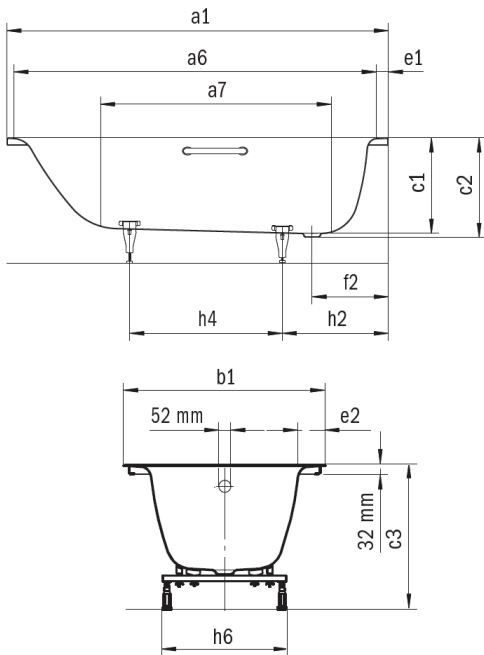

Model	External length [mm]	Internal length (top) [mm]	Internal length (bottom) [mm]	External width [mm]	Internal width (top) [mm]	Internal width (bottom) [mm]	Depth inside [mm]	Depth incl. waste hole [mm]	Height with feet [mm]	Width of rim (foot end) [mm]	Distance bath edge to centre of waste hole [mm]	Distance foot end of bath edge to centre of foot [mm]	Distance between the feet [mm]	Width of feet max. [mm]	External radius [mm]	Water volume [l]
	a_1	a_6	a_7	b_1	$b_6; b_7$	$b_{11}; b_{12}$	c_1	c_2	c_3	$e_1; e_2$	f_2	h_2	h_4	h_6	r_1	
310	1500	1330	950	700	550-530	390-350	380	390	515 - 535	85; 75	320	445	555	380	23	61
311	1600	1430	1050	700	550-530	390-350	380	390	515 - 535	85; 75	310	452.5	600	380	23	72
312	1700	1530	1150	700	550-530	390-350	380	390	515 - 535	85; 75	310	450	740	380	23	86

Model	External length [mm]	Internal length (top) [mm]	Internal length (bottom) [mm]	External width [mm]	Internal width (top) [mm]	Internal width (bottom) [mm]	Depth inside [mm]	Depth incl. waste hole [mm]	Height with feet [mm]	Width of rim (foot end) [mm]	Distance bath edge to centre of waste hole [mm]	Distance foot end of bath edge to centre of foot [mm]	Distance between the feet [mm]	Width of feet max. [mm]	External radius [mm]	Water volume [l]
	a ₁	a ₆	a ₇	b ₁	b ₆ ; b ₇	b ₁₁ ; b ₁₂	c ₁	c ₂	c ₃	e ₁ ; e ₂	f ₂	h ₂	h ₄	h ₆	r ₁	
309-1	1400	1230	850	700	550-530	390-350	380	390	515 - 535	85; 75	310	455	445	380	23	51
310-1	1500	1330	950	700	550-530	390-350	380	390	515 - 535	85; 75	320	445	555	380	23	61
311-1	1600	1430	1050	700	550-530	390-350	380	390	515 - 535	85; 75	310	452.5	600	380	23	72
312-1	1700	1530	1150	700	550-530	390-350	380	390	515 - 535	85; 75	310	450	740	380	23	86
271-1	1700	1530	1150	750	550-530	390-350	380	390	-	85; 75	310	450	-	-	23	90