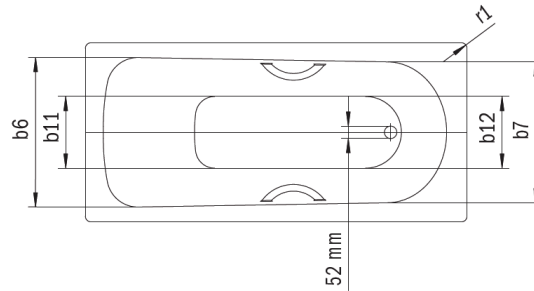

Model	External length [mm]	Internal length (top) [mm]	Internal length (bottom) [mm]	External width [mm]	Internal width (top) [mm]	Internal width (bottom) [mm]	Depth inside [mm]	Depth incl. waste hole [mm]	Height with feet [mm]	Width of rim (foot end) [mm]	Distance bath edge to centre of waste hole [mm]	Distance foot end of bath edge to centre of foot [mm]	Distance between the feet [mm]	Width of feet max. [mm]	External radius [mm]	Water volume [l]
	a_1	a_6	a_7	b_1	$b_6; b_7$	$b_{11}; b_{12}$	c_1	c_2	c_3	$e_1; e_2$	f_2	h_2	h_4	h_6	r_1	
310	1500	1330	950	700	550-530	390-350	380	390	515 - 535	85; 75	320	445	555	380	23	61
311	1600	1430	1050	700	550-530	390-350	380	390	515 - 535	85; 75	310	452.5	600	380	23	72
312	1700	1530	1150	700	550-530	390-350	380	390	515 - 535	85; 75	310	450	740	380	23	86

Model	External length [mm]	Internal length (top) [mm]	Internal length (bottom) [mm]	External width [mm]	Internal width (top) [mm]	Internal width (bottom) [mm]	Depth inside [mm]	Depth incl. waste hole [mm]	Height with feet [mm]	Width of rim (foot end) [mm]	Distance bath edge to centre of waste hole [mm]	Distance foot end of bath edge to centre of foot [mm]	Distance between the feet [mm]	Width of feet max. [mm]	External radius [mm]	Water volume [l]
	a ₁	a ₆	a ₇	b ₁	b ₆ ; b ₇	b ₁₁ ; b ₁₂	c ₁	c ₂	c ₃	e ₁ ; e ₂	f ₂	h ₂	h ₄	h ₆	r ₁	
309-1	1400	1230	850	700	550-530	390-350	380	390	515 - 535	85; 75	310	455	445	380	23	51
310-1	1500	1330	950	700	550-530	390-350	380	390	515 - 535	85; 75	320	445	555	380	23	61
311-1	1600	1430	1050	700	550-530	390-350	380	390	515 - 535	85; 75	310	452.5	600	380	23	72
312-1	1700	1530	1150	700	550-530	390-350	380	390	515 - 535	85; 75	310	450	740	380	23	86
271-1	1700	1530	1150	750	550-530	390-350	380	390	-	85; 75	310	450	-	-	23	90