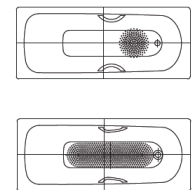

Model	External length [mm]	Internal length (top) [mm]	Internal length (bottom) [mm]	External width [mm]	Internal width (top) [mm]	Internal width (bottom) [mm]	Depth inside [mm]	Depth incl. waste hole [mm]	Height with feet [mm]	Width of rim (foot end) [mm]	Distance bath edge to centre of waste hole [mm]	Distance foot end of bath edge to centre of foot [mm]	Distance between the feet [mm]	Width of feet max. [mm]	External radius [mm]	Water volume [l]
	a_1	a_6	a_7	b_1	$b_6; b_7$	$b_{11}; b_{12}$	c_1	c_2	c_3	$e_1; e_2$	f_2	h_2	h_4	h_6	r_1	
310	1500	1330	950	700	550-530	390-350	380	390	515 - 535	85; 75	320	445	555	380	23	61
311	1600	1430	1050	700	550-530	390-350	380	390	515 - 535	85; 75	310	452.5	600	380	23	72
312	1700	1530	1150	700	550-530	390-350	380	390	515 - 535	85; 75	310	450	740	380	23	86

EUROWA NO OVERFLOW

- Comfortable bathing or showering with waste at foot end
- Classic minimal design
- Versatile for any installation situation
- Quality product made in Germany
- Made of steel enamel
- **10 YEAR WARRANTY**

Model	External length [mm]	Internal length (top) [mm]	Internal length (bottom) [mm]	External width [mm]	Internal width (top) [mm]	Internal width (bottom) [mm]	Depth inside [mm]	Depth incl. waste hole [mm]	Height with feet [mm]	Width of rim (foot end) [mm]	Distance bath edge to centre of waste hole [mm]	Distance foot end of bath edge to centre of foot [mm]	Distance between the feet [mm]	Width of feet max. [mm]	External radius [mm]	Water volume [l]
	a ₁	a ₆	a ₇	b ₁	b ₆ ; b ₇	b ₁₁ ; b ₁₂	c ₁	c ₂	c ₃	e ₁ ; e ₂	f ₂	h ₂	h ₄	h ₆	r ₁	
309-1	1400	1230	850	700	550-530	390-350	380	390	515 - 535	85; 75	310	455	445	380	23	51
310-1	1500	1330	950	700	550-530	390-350	380	390	515 - 535	85; 75	320	445	555	380	23	61
311-1	1600	1430	1050	700	550-530	390-350	380	390	515 - 535	85; 75	310	452.5	600	380	23	72
312-1	1700	1530	1150	700	550-530	390-350	380	390	515 - 535	85; 75	310	450	740	380	23	86
271-1	1700	1530	1150	750	550-530	390-350	380	390	-	85; 75	310	450	-	-	23	90