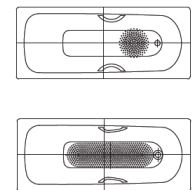

Model	External length [mm]	Internal length (top) [mm]	Internal length (bottom) [mm]	External width [mm]	Internal width (top) [mm]	Internal width (bottom) [mm]	Depth inside [mm]	Depth incl. waste hole [mm]	Height with feet [mm]	Width of rim (foot end) [mm]	Distance bath edge to centre of waste hole [mm]	Distance foot end of bath edge to centre of foot [mm]	Distance between the feet [mm]	Width of feet max. [mm]	External radius [mm]	Water volume [l]
	a_1	a_6	a_7	b_1	$b_6; b_7$	$b_{11}; b_{12}$	c_1	c_2	c_3	$e_1; e_2$	f_2	h_2	h_4	h_6	r_1	
310	1500	1330	950	700	550-530	390-350	380	390	515 - 535	85; 75	320	445	555	380	23	61
311	1600	1430	1050	700	550-530	390-350	380	390	515 - 535	85; 75	310	452.5	600	380	23	72
312	1700	1530	1150	700	550-530	390-350	380	390	515 - 535	85; 75	310	450	740	380	23	86

Model	External length [mm]	Internal length (top) [mm]	Internal length (bottom) [mm]	External width [mm]	Internal width (top) [mm]	Internal width (bottom) [mm]	Depth inside [mm]	Depth incl. waste hole [mm]	Height with feet [mm]	Width of rim (foot end) [mm]	Distance bath edge to centre of waste hole [mm]	Distance foot end of bath edge to centre of foot [mm]	Distance between the feet [mm]	Width of feet max. [mm]	External radius [mm]	Water volume [l]
	a ₁	a ₆	a ₇	b ₁	b ₆ ; b ₇	b ₁₁ ; b ₁₂	c ₁	c ₂	c ₃	e ₁ ; e ₂	f ₂	h ₂	h ₄	h ₆	r ₁	
309-1	1400	1230	850	700	550-530	390-350	380	390	515 - 535	85; 75	310	455	445	380	23	51
310-1	1500	1330	950	700	550-530	390-350	380	390	515 - 535	85; 75	320	445	555	380	23	61
311-1	1600	1430	1050	700	550-530	390-350	380	390	515 - 535	85; 75	310	452.5	600	380	23	72
312-1	1700	1530	1150	700	550-530	390-350	380	390	515 - 535	85; 75	310	450	740	380	23	86
271-1	1700	1530	1150	750	550-530	390-350	380	390	-	85; 75	310	450	-	-	23	90