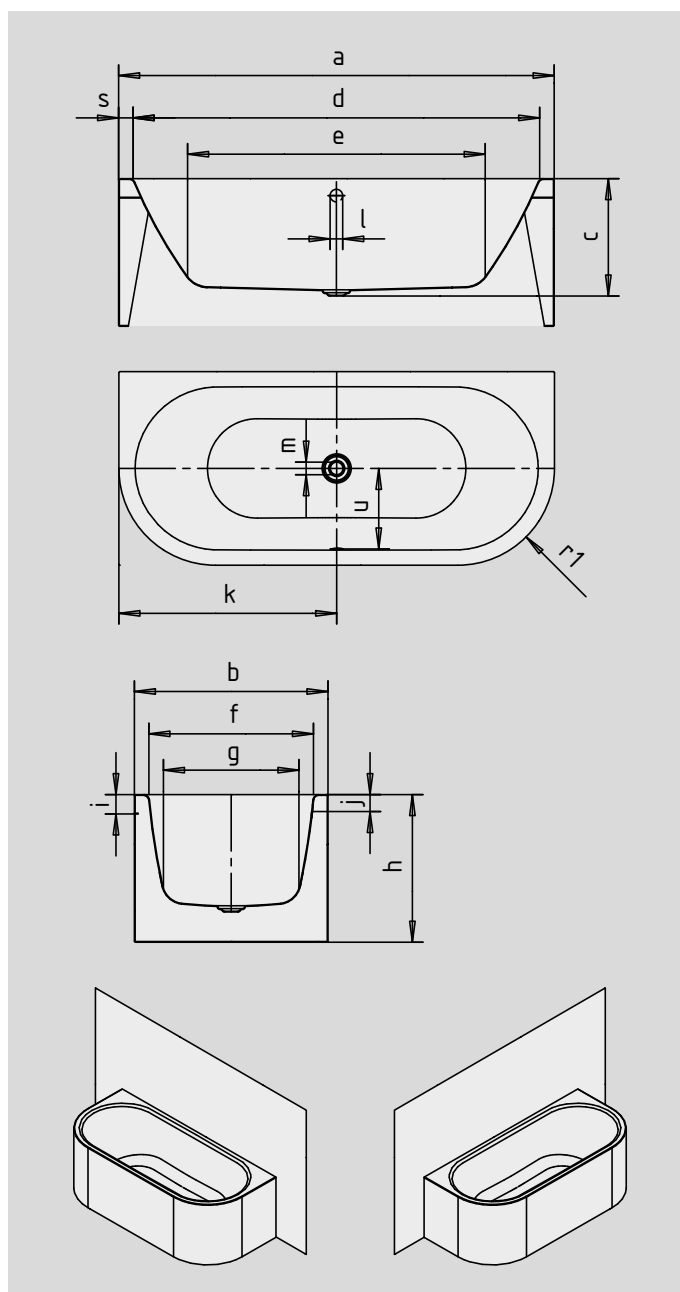

MEISTERSTÜCK CENTRO DUO 2

FRONT WALL INSTALLATION (3-SIDED)

- bath made of high-quality steel enamel with enamelled panelling on three sides
- enamel surface with exclusive easy-clean finish
- purism and simple elegance are defining features of this bath
- enamelled waste cover and overflow knob integrated in the bath design (also available with filling function)
- made of KALDEWEI steel enamel

Similar illustrations

Model No.		1131	1135
External length	a	1700	1800 mm
External width	b	750	800 mm
Depth	c	485	485 mm
Internal length (top)	d	1580	1680 mm
Internal length (bottom)	e	1130	1230 mm
Internal width (top)	f	630	680 mm
Internal width (bottom)	g	510	560 mm
Height of bath	h	610	610 mm
Height of rim	i	80	80 mm
Distance top edge to centre of overflow hole	j	70	70 mm
Distance bath edge to centre of drain hole	k	850	900 mm
Diameter of overflow hole	l	52	52 mm
Diameter of drain hole	m	52	52 mm
Radius	r ₁	375	400 mm
Width of rim (foot end; lengthwise)	s	60	60 mm
Distance between centre holes	u	307	332 mm
Water volume** in litres		156	195
Weight of the enamelled bath in kg		106	114
Waste connection diameter		40/50	40/50 mm
Fill fitting connection		1/2"	1/2"

Subject to technical alterations, tolerances and errors. Similar illustrations.
** 70 litres displacement on average.

KALDEWEI