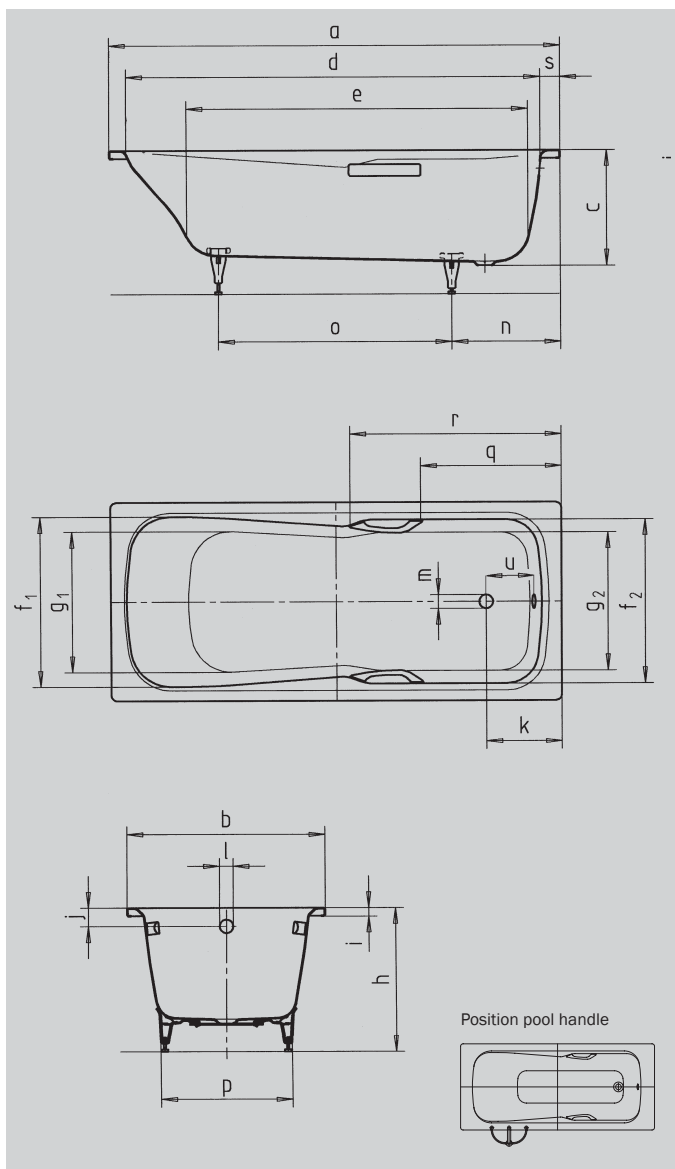

DYNA SET

- one-seater bath with waste at foot end
- combi-bath suitable for bathing and showering
- made of Kaldewei steel enamel 3.5 mm
- **30 YEAR WARRANTY**

Model No.		624	620	622
External length	a	1500	1700	1800 mm
External width	b	750	750	800 mm
Depth	c	430	430	430 mm
Internal length (top)	d	1340	1565	1565 mm
Internal length (bottom)	e	1050	1230	1230 mm
Internal width (top)	f ₁ ; f ₂	640; 640	640; 620	640; 620 mm
Internal width (bottom)	g ₁ ; g ₂	500; 520	500; 520	500; 520 mm
Height with feet	h	561-586	561-586	561-586 mm
Height of rim	i	32	32	32 mm
Distance top edge to centre of overflow hole	j	70	70	70 mm
Distance bath edge to centre of drain hole	k	310	285	335 mm
Diameter of overflow hole	l	52	52	52 mm
Diameter of drain hole	m	52	52	52 mm
Distance foot end of bath edge to centre of foot	n	410	410	415 mm
Distance between the feet	o	590	760	805 mm
Max. width of feet	p	495	495	495 mm
Width of rim (foot end)	s	100	75	125 mm
Distance between centre holes	u	206	206	206 mm
Water volume** in litres		133	169	169
Weight of the enamelled bath in kg		45	53	68
Anti-slip		Ø 288	Ø 435	Ø 435 mm
Full anti-slip		600 x 220	900 x 300	900 x 300 mm

Note: The operational system may protrude on some whirl systems.
 Please refer to the Technical Information for Whirl Systems for further information.
 Subject to technical alterations, tolerances and errors. Similar illustration.
 ** 70 litres displacement on average.