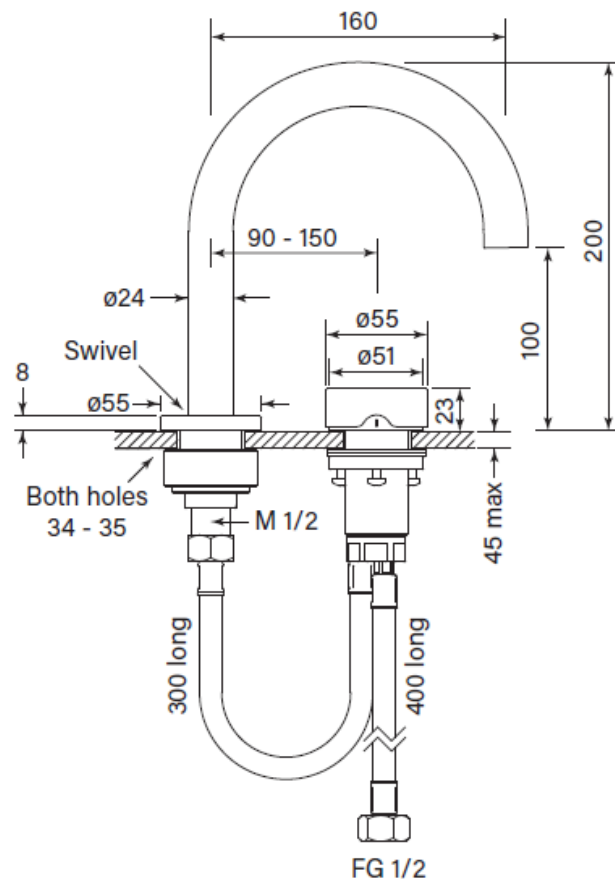

Product Specifications

30901-11 Zero Progresiv Smooth Basin Mixer curve, Chrome

Features:

- Made in Australia
- Half turn Progresiv ceramic valve
- Brass and stainless construction
- Smooth Handle
- Watermark Certified
- Mount through 35mm tap holes
- Match with Pegasi showers & accessories
- WELS Reg. No. T36221
- Swivel spout reach 160mm

WaterMark
WM-002459
AS/NZS 3718