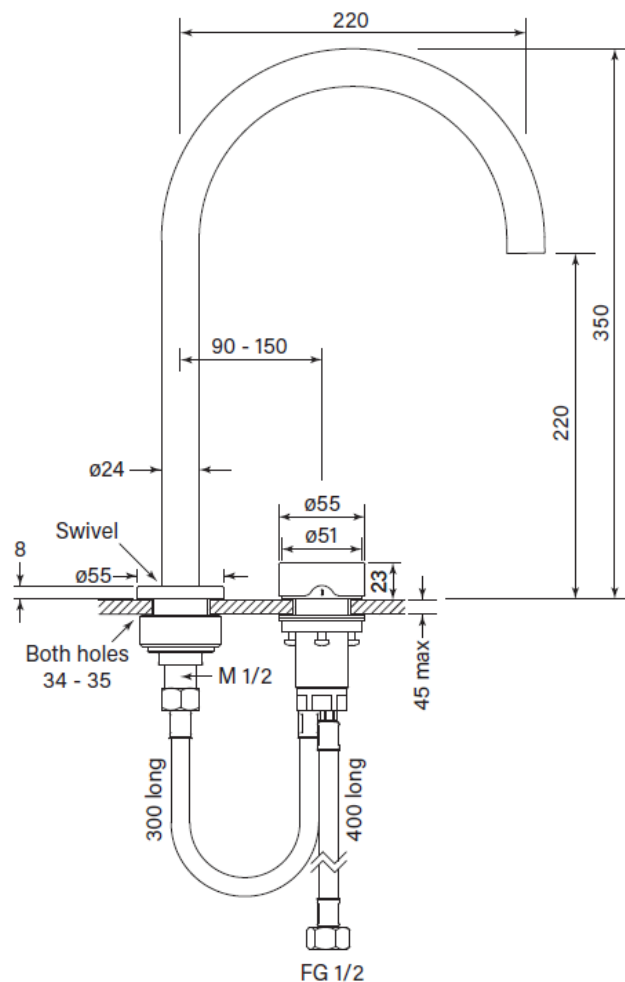

Product Specifications

30903-11 Zero Progresiv Smooth Sink Mixer curve, Chrome

Features:

- Made in Australia
- Half turn Progresiv ceramic valve
- Brass and stainless construction
- Smooth Handle
- Watermark Certified
- Mount through 35mm tap holes
- Match with Pegasi showers & accessories
- WELS Reg. No. T36216
- Swivel spout reach 200mm

WaterMark
WM-002459
AS/NZS 3718