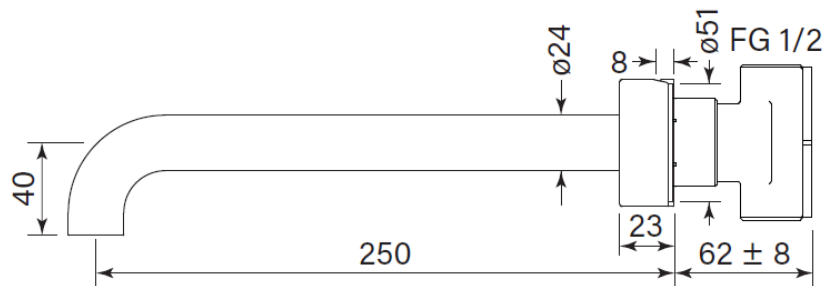

# Product Specifications

**30911-11** Zero Progresiv Smooth Wall Bath mixer set, 250, Chrome

## Features:

- Made in Australia
- Half turn Progresiv ceramic valve
- Brass and stainless construction
- Smooth Handle
- Watermark Certified
- Noggin depth 54 - 70
- Match with Pegasi showers & accessories
- Free flow spout
- Spout reach 250mm