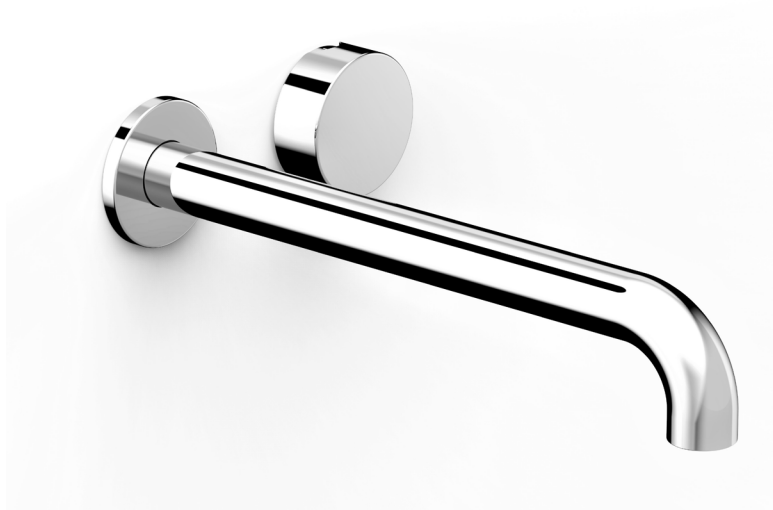

# Product Specifications

**30914-11** Zero Progresiv Smooth Wall Basin mixer set, 250, Chrome

## Features:

- Made in Australia
- Half turn Progresiv ceramic valve
- Brass and stainless construction
- Smooth Handle
- Watermark Certified
- Noggin depth 54 - 70
- Match with Pegasi showers & accessories
- WELS Reg. No. T36220
- Spout reach 250mm