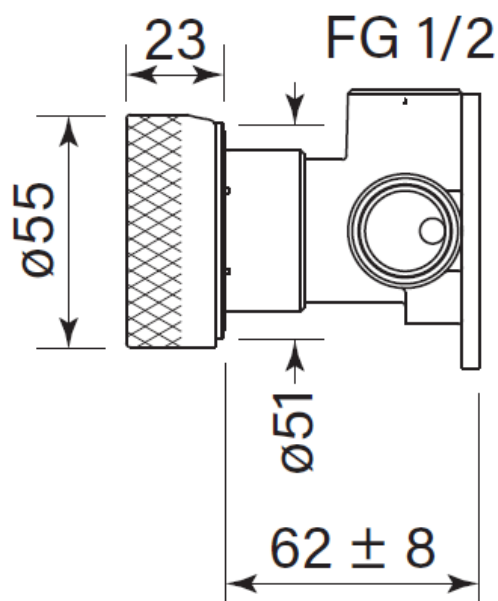

# Product Specifications

**30948-11** Zero Progresiv Knurl Wall mixer, Chrome

## Features:

- Made in Australia
- Half turn Progresiv ceramic valve
- Brass and stainless construction
- Fine Knurled Handle
- Watermark Certified
- Noggin depth 54 - 70
- Match with Pegasi showers & accessories