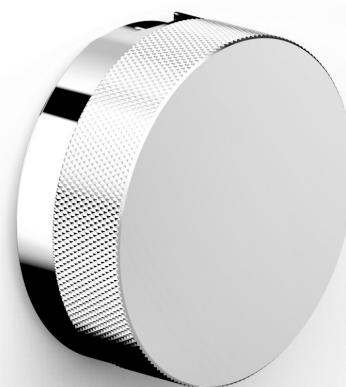

# Product Specifications

**30948-11** Zero Progresiv Knurl Wall mixer, Chrome

## Features:

- Made in Australia
- Half turn Progresiv ceramic valve
- Brass and stainless construction
- Fine Knurled Handle
- Watermark Certified
- Noggin depth 54 - 70
- Match with Pegasi showers & accessories