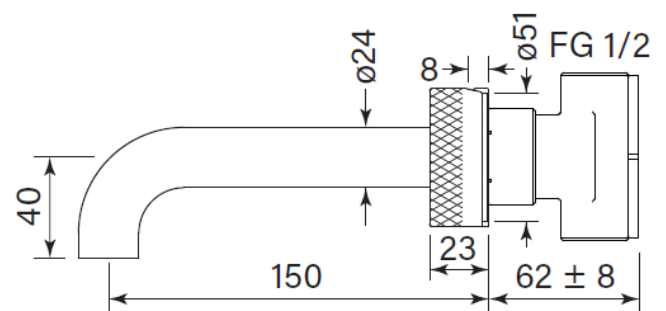

# Product Specifications

**30949-11** Zero Progresiv Knurl Wall Bath mixer set, 150, Chrome

## Features:

- Made in Australia
- Half turn Progresiv ceramic valve
- Brass and stainless construction
- Fine Knurled Handle
- Watermark Certified
- Noggin depth 54 - 70
- Match with Pegasi showers & accessories
- Free flow spout
- Spout reach 150mm