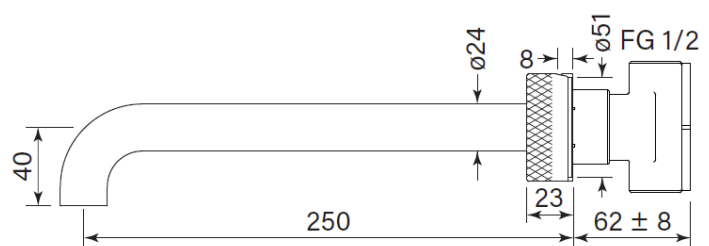

# Product Specifications

**30951-11** Zero Progresiv Knurl Wall Bath mixer set, 250, Chrome

## Features:

- Made in Australia
- Half turn Progresiv ceramic valve
- Brass and stainless construction
- Fine Knurled Handle
- Watermark Certified
- Noggin depth 54 - 70
- Match with Pegasi showers & accessories
- Free flow spout
- Spout reach 250mm