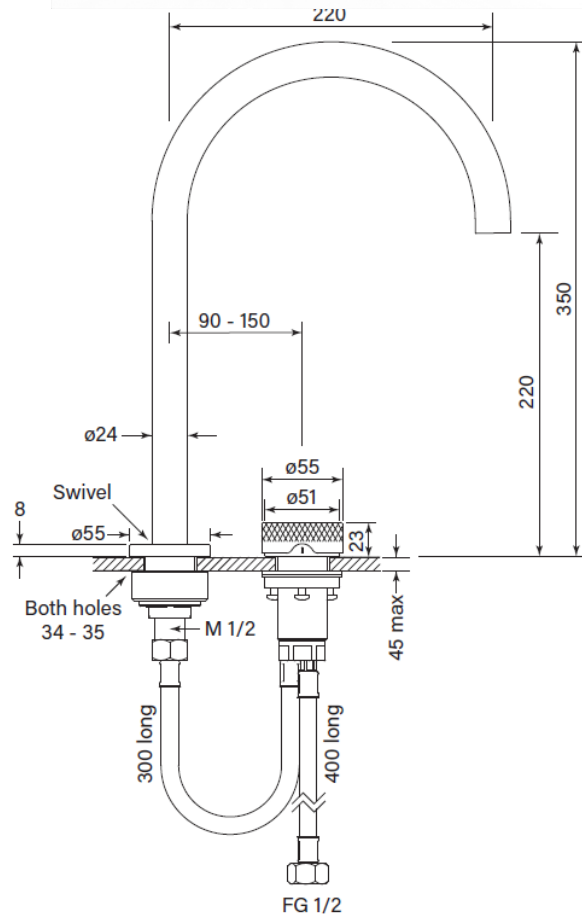

Product Specifications

30955-11 Zero Progresiv Knurl Hob Bath Mixer curve, Chrome

Features:

- Made in Australia
- Half turn Progresiv ceramic valve
- Brass and stainless construction
- Fine Knurled Handle
- Watermark Certified
- Mount through 35mm tap holes
- Match with Pegasi showers & accessories
- Free flow spout
- Swivel spout reach 200mm

WaterMark
WM-002459
AS/NZS 3718