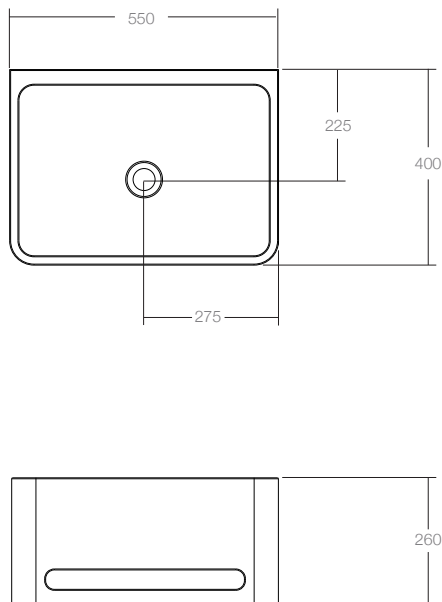

The Vision wall mounted basin collection has been created with particular attention to functionality and contemporary styling. Ideal for minimal contemporary spaces the Vision 550 Wall Basin with Towel Rail features a remarkable 25lt bowl with overflow and towel rail making it the perfect addition to any bathroom.

## Dimensions

Width: 550mm

Depth: 400mm

Height: 260mm

## Features

Colour: White

Material: Solid surface

Softskin Available: Yes

Finish: Matt

Overflow: Yes

Bowl Capacity: 25lt

Waste Size: 32mm

Waste Supplied: Yes. Chrome

Weight: 25kg

Options: Solid surface white waste cap