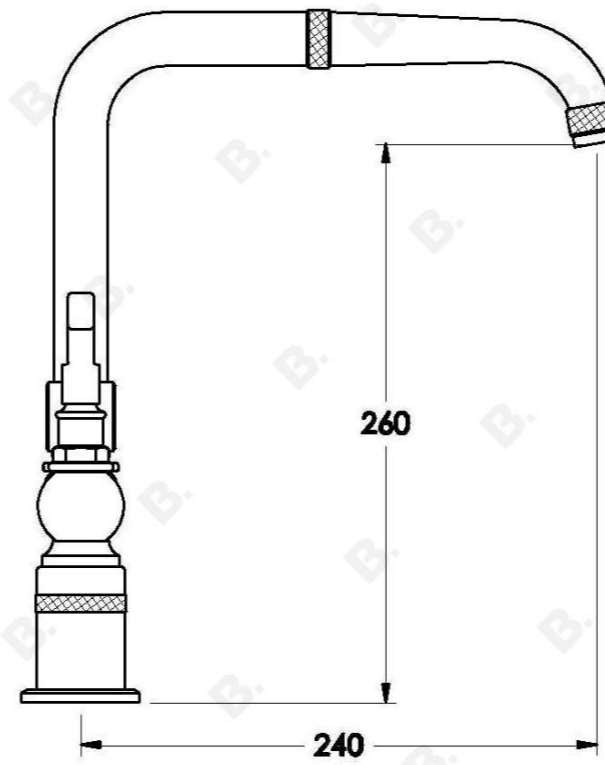

## INDUSTRICA KITCHEN SET WITH METAL LEVERS

1.6731.00.3.XX

### PRODUCT DIMENSIONS:

Front view:

Side view:

Top view: