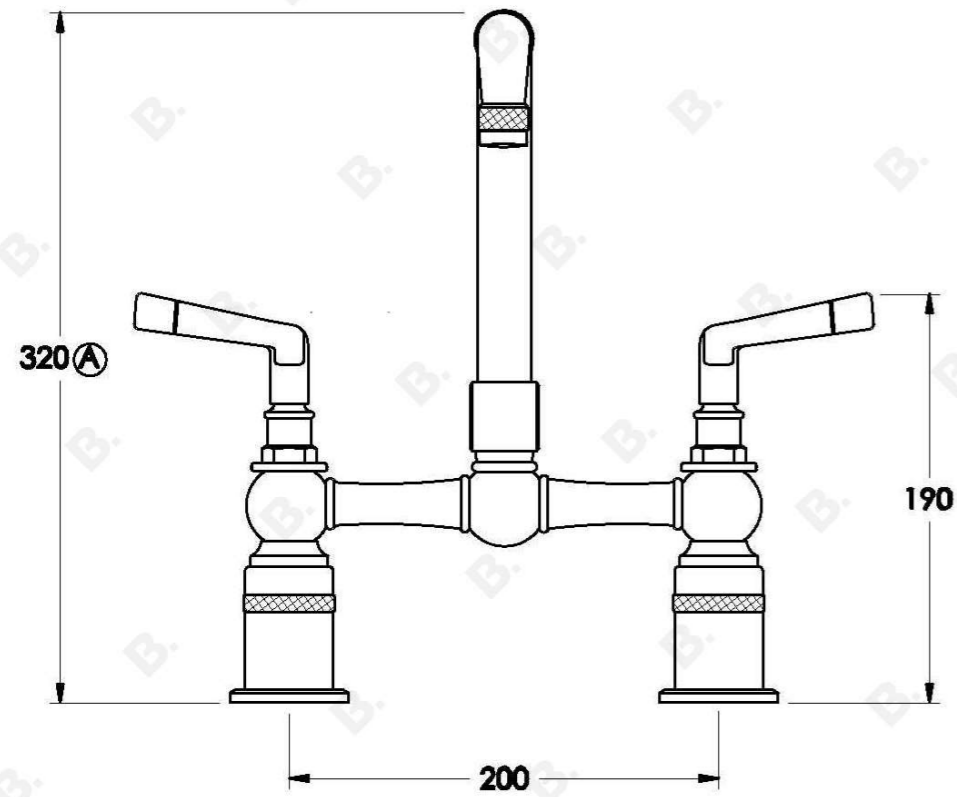

## INDUSTRICA KITCHEN SET WITH METAL LEVERS

1.6731.00.3.XX

### PRODUCT DIMENSIONS:

Front view:

Side view:

Top view: