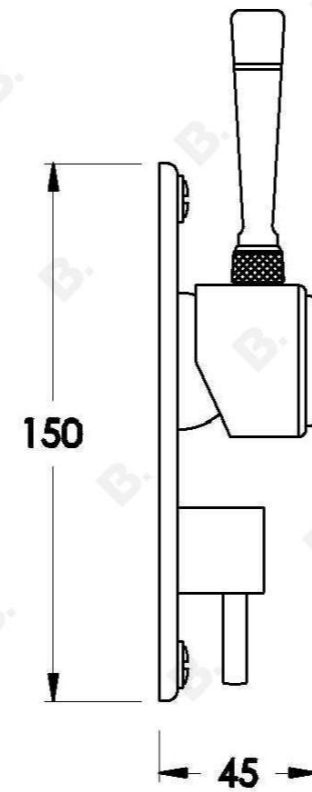

INDUSTRICA WALL MIXER DIVERTER WITH METAL LEVER

1.6748.05.0.XX

PRODUCT DIMENSIONS:

Front view:

Side view:

Top view: