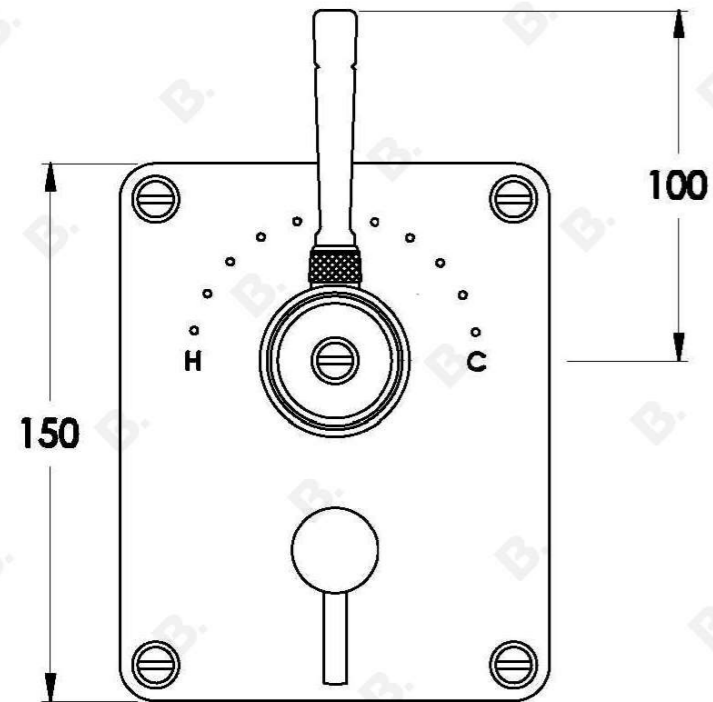

INDUSTRICA WALL MIXER DIVERTER WITH METAL LEVER

1.6748.05.0.XX

PRODUCT DIMENSIONS:

Front view:

Side view:

Top view: