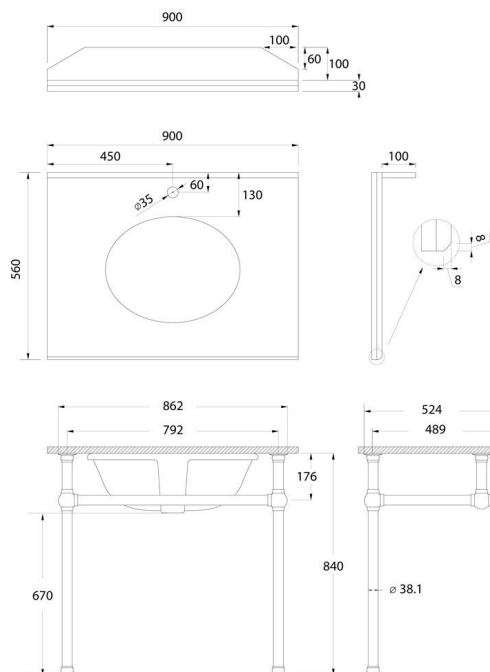

Mayer Basin Stand With 90 x 55 Real Carrara Marble Top

Code: MA900WS

Specifications

- Tap holes available: one or three
- Top Material: Genuine Italian Carrara marble
- Basin Material: Ceramic
- Finishes available: Chrome, Matte black Electroplated, Brushed Brass PVD, or Brushed Nickel PVD.
- Strong 21 gauge pipe structure (0.75mm)
- Fully adjustable in height, width and depth
- Made from raw brass not recycled brass for a perfect finish and longevity
- Slat shelf or marble shelf holds up to 30kg

Product Options

MA900WS.: Mayer Chrome Washstand With 90 x 55 Real Carrara Marble Top

MA901WS-MB: Mayer Matte Black Washstand With 90 x 55 Real Carrara Marble Top

MA902WS-BB: Mayer Brushed Brass Washstand With 90 x 55 Real Carrara Marble Top