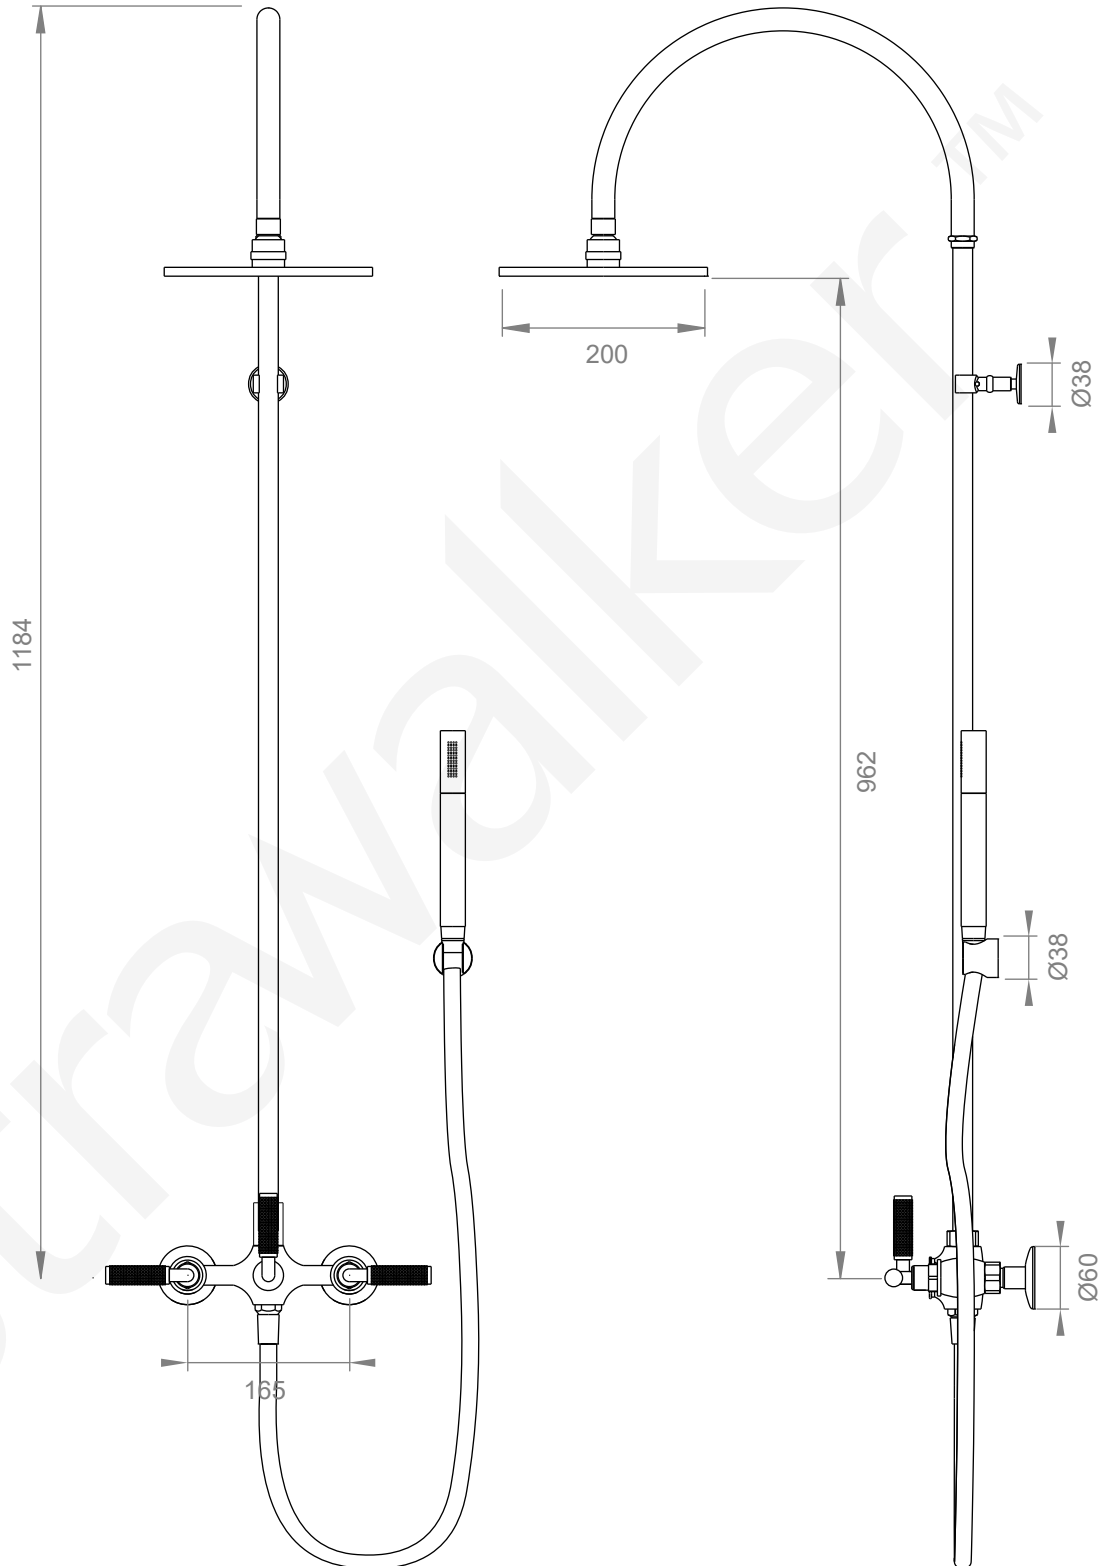

A68.25.KN

SHOWER SET

3 STAR/9Lpm WELS RATING

AVAILABLE WITH:

250mm OVERHEAD ROSE
A68.25.KN.250

300mm OVERHEAD ROSE
A68.25.KN.300

HOSE LENGTH 1.5m