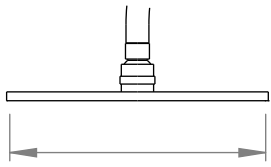

A68.25.KN

SHOWER SET

3 STAR/9Lpm WELS RATING

AVAILABLE WITH:

250mm OVERHEAD ROSE
A68.25.KN.250

300mm OVERHEAD ROSE
A68.25.KN.300

HOSE LENGTH 1.5m