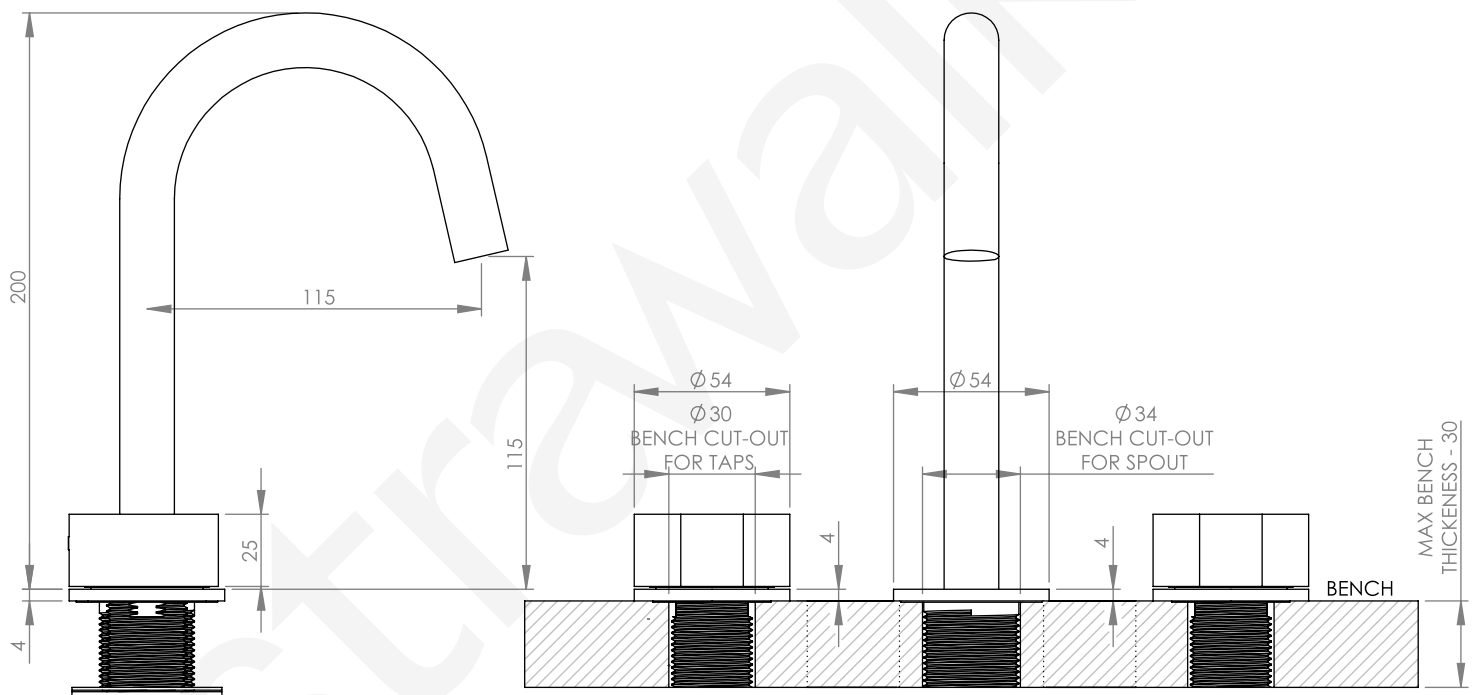

A81.00.69

BASIN SET

6 STAR/3.5Lpm WELS RATING

STANDARD WITH INDENT HANDLE
OTHER LEVER HANDLE OPTIONS

.V2 PIN HANDLE

.V3 WHITE CARRARA MARBLE
.V4 BLACK MARQUINA MARBLE

.V5 KNURLED

.V6 REEDED

.V7 FLUTED

.V8 ROUND DIAL

G 1/2" MALE
SPOUT BASE