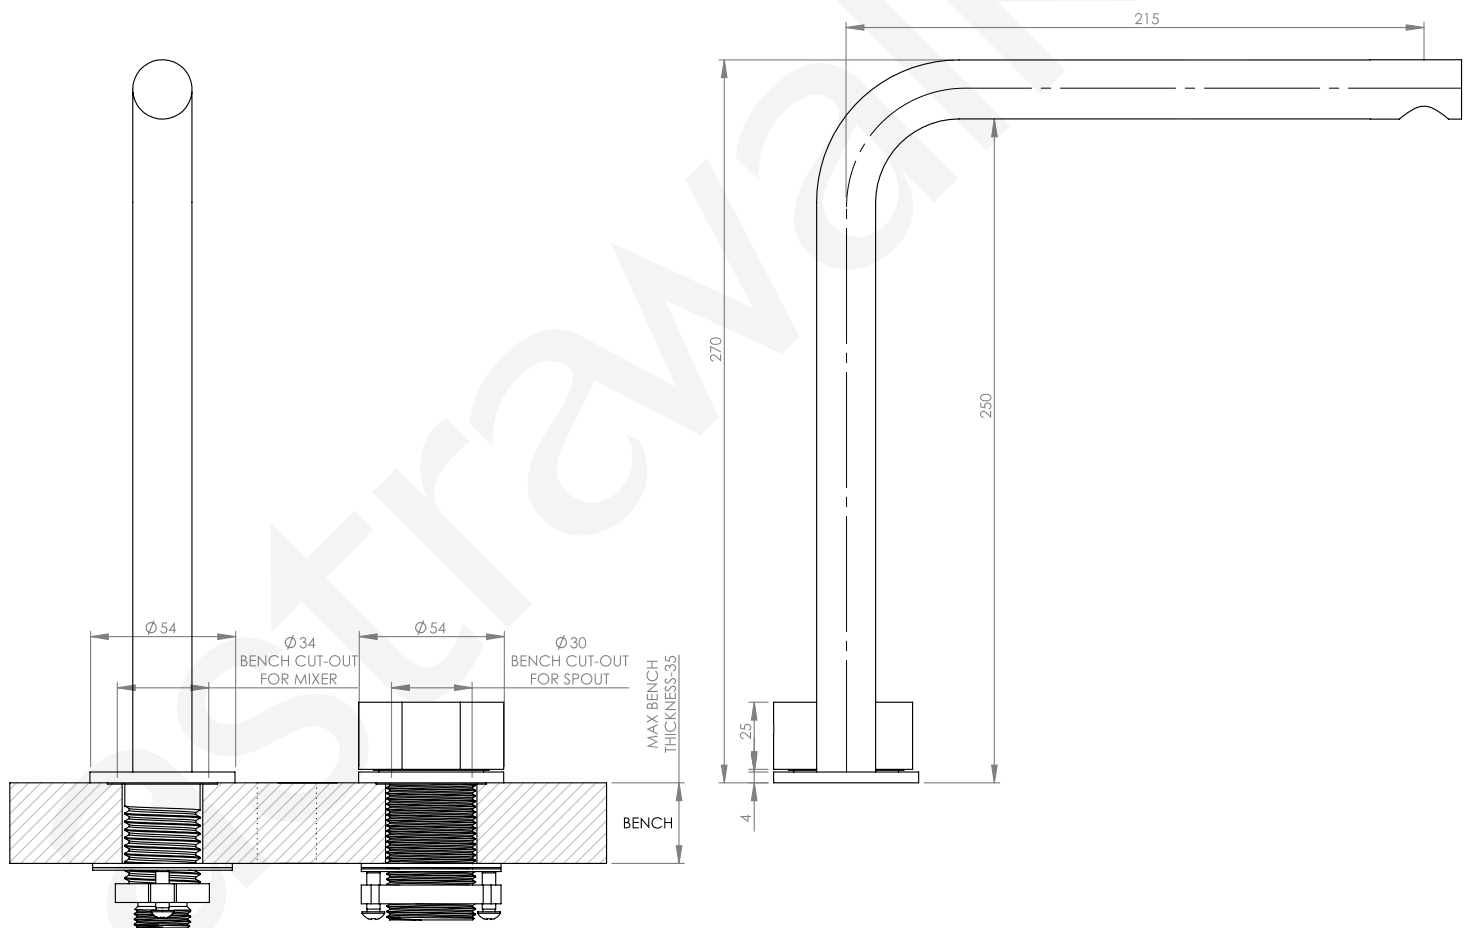

A81.07.V6

HOB SET WITH PROGRESSIVE MIXER

[AVAILABLE WITH FLOW CONTROL, ADD **.FC** TO END OF CODE - 6 STAR/3.5Lpm WELS RATING]

STANDARD WITH INDENT HANDLE
OTHER LEVER HANDLE OPTIONS

.V2 PIN HANDLE

.V3 WHITE CARRARA MARBLE
.V4 BLACK MARQUINA MARBLE

.V5 KNURLED

.V6 REEDED

.V7 FLUTED

.V8 ROUND DIAL

G 1/2" MALE
SPOUT BASE