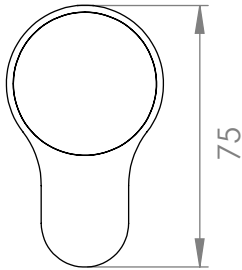

A82.00

BASIN SET

5 STAR/6Lpm WELS RATING

STANDARD WITH METAL INSERT
OTHER HANDLE OPTIONS

METAL INSERT

.V2 WITHOUT INSERT

.V3 WHITE CARRARA MARBLE