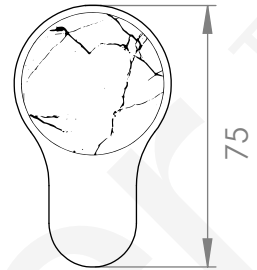

A82.00

BASIN SET

5 STAR/6Lpm WELS RATING

STANDARD WITH METAL INSERT
OTHER HANDLE OPTIONS

METAL INSERT

.V2 WITHOUT INSERT

.V3 WHITE CARRARA MARBLE