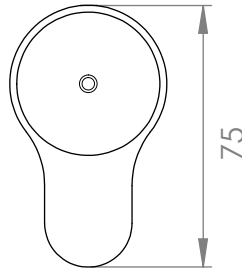

A82.00

BASIN SET

5 STAR/6Lpm WELS RATING

STANDARD WITH METAL INSERT
OTHER HANDLE OPTIONS

METAL INSERT

.V2 WITHOUT INSERT

.V3 WHITE CARRARA MARBLE