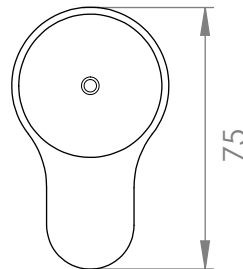

A82.05.48

WALL SET

[Available with flow control, add **.FC** to end of code - 6 STAR/3.5Lpm WELS RATING]

STANDARD WITH METAL INSERT
OTHER HANDLE OPTIONS

METAL INSERT

.V2 WITHOUT INSERT

.V3 WHITE CARRARA MARBLE