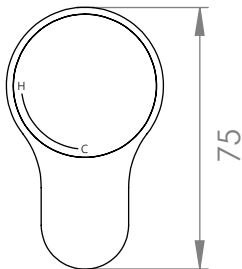

A82.05.48

WALL SET

[Available with flow control, add **.FC** to end of code - 6 STAR/3.5Lpm WELS RATING]

STANDARD WITH METAL INSERT
OTHER HANDLE OPTIONS

METAL INSERT

.V2 WITHOUT INSERT

.V3 WHITE CARRARA MARBLE