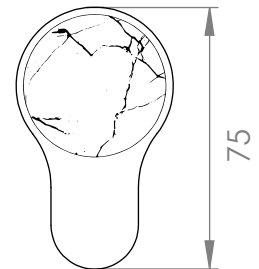

A82.05.48

WALL SET

[Available with flow control, add **.FC** to end of code - 6 STAR/3.5Lpm WELS RATING]

STANDARD WITH METAL INSERT
OTHER HANDLE OPTIONS

METAL INSERT

.V2 WITHOUT INSERT

.V3 WHITE CARRARA MARBLE