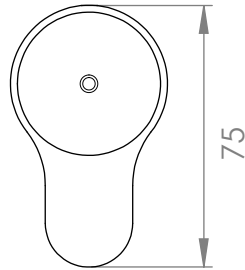

**A82.05.0**

OFFSET WALL SET

[Available with flow control, add **.FC** to end of code - 6 STAR/3.5Lpm WELS RATING]

STANDARD WITH METAL INSERT  
OTHER HANDLE OPTIONS

METAL INSERT

**.V2** WITHOUT INSERT

**.V3** WHITE CARRARA MARBLE