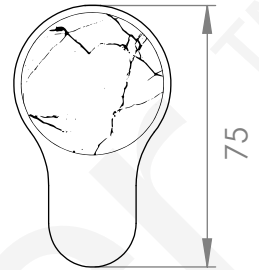

**A82.05.0**

OFFSET WALL SET

[Available with flow control, add **.FC** to end of code - 6 STAR/3.5Lpm WELS RATING]

STANDARD WITH METAL INSERT  
OTHER HANDLE OPTIONS

METAL INSERT

**.V2** WITHOUT INSERT

**.V3** WHITE CARRARA MARBLE