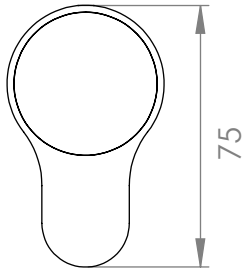

**A82.05.0**

OFFSET WALL SET

[Available with flow control, add **.FC** to end of code - 6 STAR/3.5Lpm WELS RATING]

STANDARD WITH METAL INSERT  
OTHER HANDLE OPTIONS

METAL INSERT

**.V2** WITHOUT INSERT

**.V3** WHITE CARRARA MARBLE