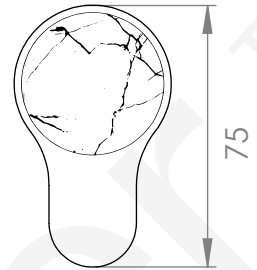

A82.07.V9

HOB SET

6 STAR/3.5Lpm WELS RATING

STANDARD WITH METAL INSERT
OTHER HANDLE OPTIONS

METAL INSERT

.V2 WITHOUT INSERT

.V3 WHITE CARRARA MARBLE