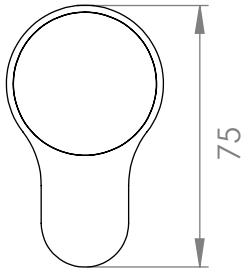

A82.07.V9

HOB SET

6 STAR/3.5Lpm WELS RATING

STANDARD WITH METAL INSERT
OTHER HANDLE OPTIONS

METAL INSERT

.V2 WITHOUT INSERT

.V3 WHITE CARRARA MARBLE