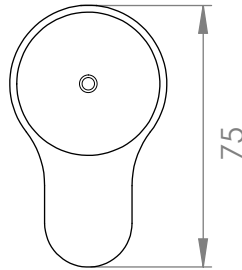

A82.07.V9

HOB SET

6 STAR/3.5Lpm WELS RATING

STANDARD WITH METAL INSERT
OTHER HANDLE OPTIONS

METAL INSERT

.V2 WITHOUT INSERT

.V3 WHITE CARRARA MARBLE