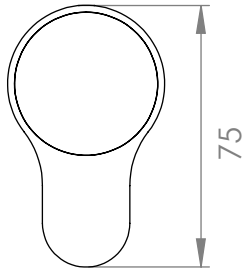

A82.08

KITCHEN SET

6 STAR/3.5Lpm WELS RATING

STANDARD WITH METAL INSERT
OTHER HANDLE OPTIONS

METAL INSERT

.V2 WITHOUT INSERT

.V3 WHITE CARRARA MARBLE