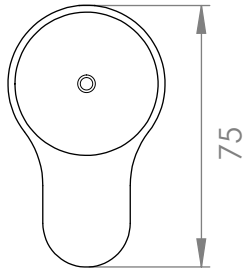

A82.08

KITCHEN SET

6 STAR/3.5Lpm WELS RATING

STANDARD WITH METAL INSERT
OTHER HANDLE OPTIONS

METAL INSERT

.V2 WITHOUT INSERT

.V3 WHITE CARRARA MARBLE