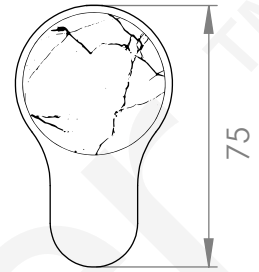

A82.08

KITCHEN SET

6 STAR/3.5Lpm WELS RATING

STANDARD WITH METAL INSERT
OTHER HANDLE OPTIONS

METAL INSERT

.V2 WITHOUT INSERT

.V3 WHITE CARRARA MARBLE